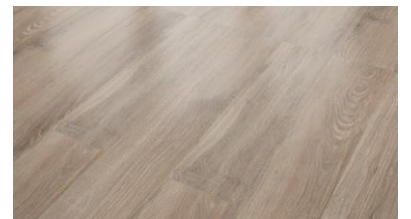

VITRA, JIKA - 1
Concept 100 New + Mio + Sento

BASIN AND SHOWER MIXERS

KLUDI
Pure&Easy

DOORS - INTERIOR

POL-SKONE
Impuls

white

LAMINATE FLOATING FLOORS

CLASSEN