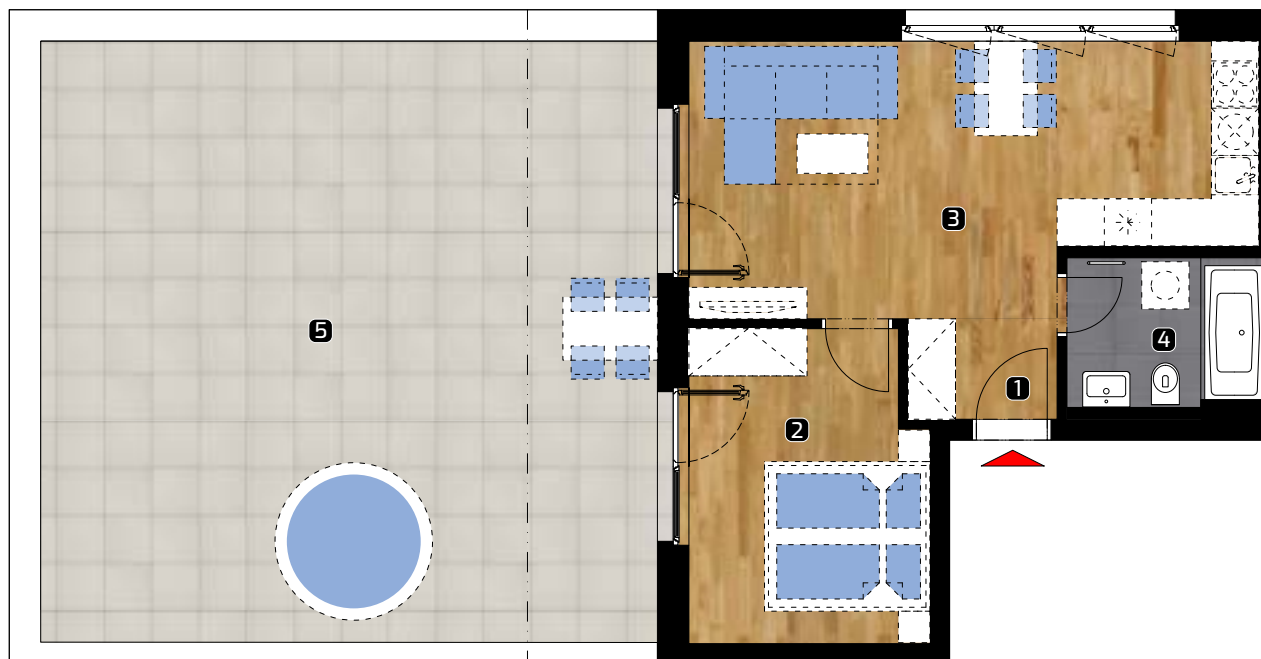

5609

NUMBER OF ROOMS

2+kk

AREA *

104,75 m²

FLOOR

6. NP

Object orientation