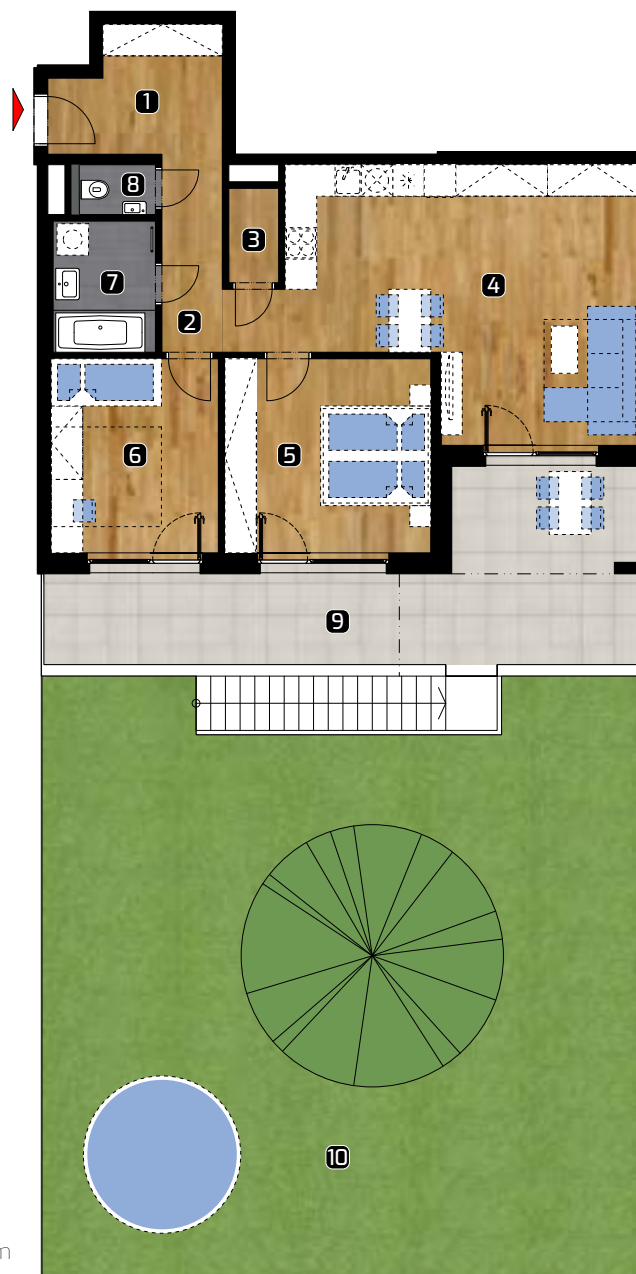

ALBELLI REZIDENCIA

Alvinczyho / Bellova
Košice

Apartment area:

1	hall	7,15 m ²
2	corridor	5,90 m ²
3	utility room	1,89 m ²
4	living room	31,16 m ²
5	bedroom	15,03 m ²
6	bedroom	12,14 m ²
7	bathroom	4,83 m ²
8	WC	1,61 m ²

Total 79,71m²

9	terrace	28,60 m ²
10	garden	139,93 m ²

Total flat area* 248,24m²

* Flat area including external areas
(balconies, loggias, terraces)

© 20.4.2021

All information in this document are
just for information and serve only for
marketing purpose.

3+kk

AREA*

248,24 m²

FLOOR

2. NP

Object orientation

Position of apartment Section 4 / 2. NP