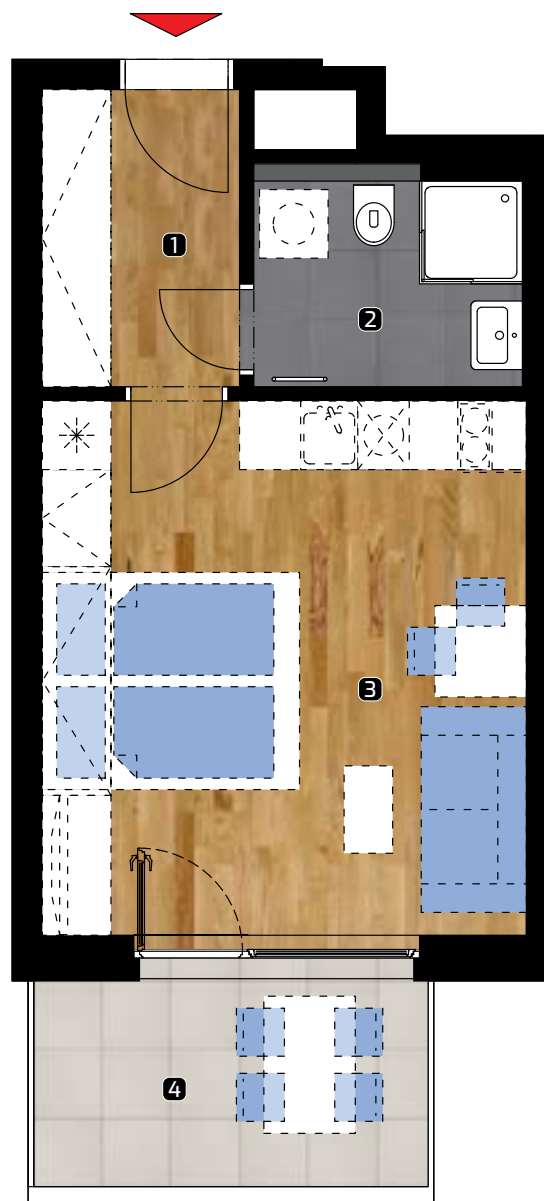

ALBELLI REZIDENCIA

Alvinczyho / Bellova
Košice

Apartment area:

1	hall	4,50 m ²
2	bathroom	4,21 m ²
3	living room	20,12 m ²

Total 28,83 m²

4 balcony 6,90 m²

Total flat area* 35,73 m²

* Flat area including external areas
(balconies, loggias, terraces)

FLAT

5706

NUMBER OF ROOMS

1+kk

AREA *

35,73 m²

FLOOR

7. NP

Object orientation

Position of apartment
Section 5 / 7. NP