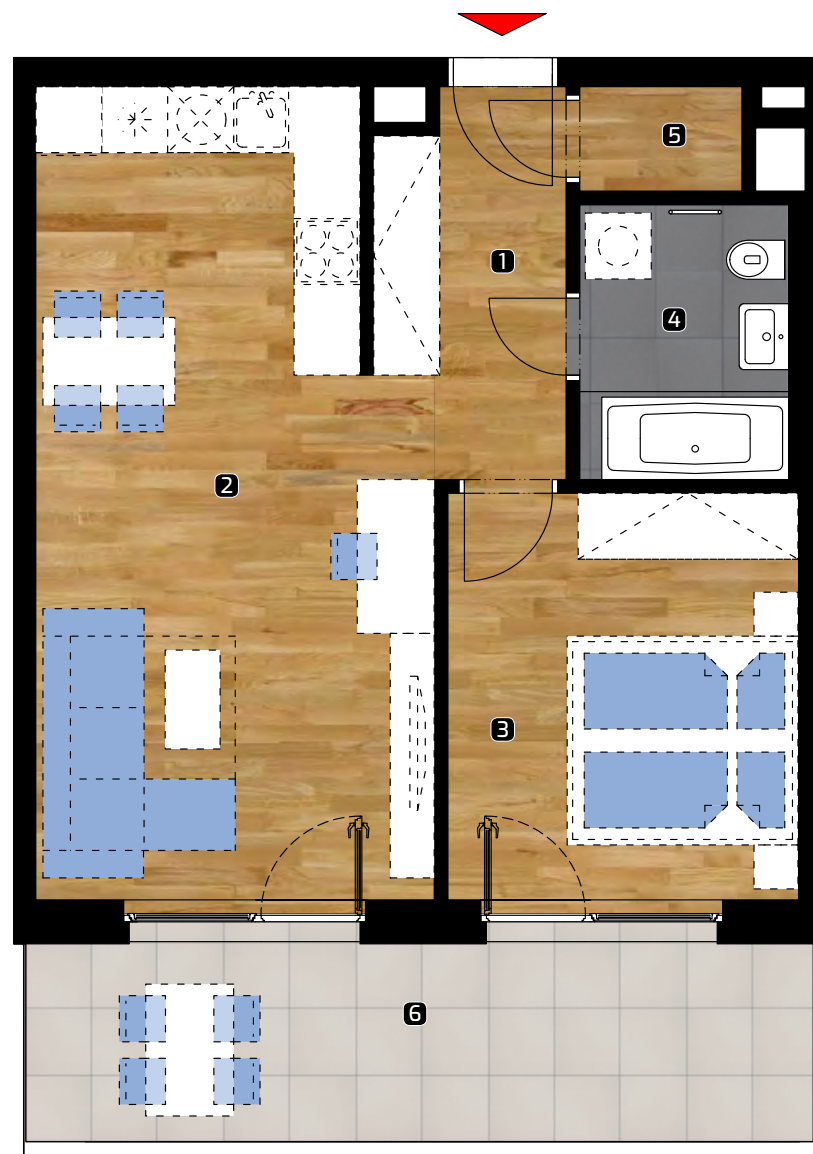

ALBELLI REZIDENCIA

Alvinczyho / Bellova
Košice

Apartment area:

1	hall	5,54 m ²
2	living room	25,40 m ²
3	bedroom	12,24 m ²
4	bathroom/WC	4,70 m ²
5	chamber	1,45 m ²

Total 49,33 m²

6 balcony 14,03 m²

Total flat area* 63,36 m²

63,36 m²

FLOOR

4. NP

Object orientation

Position of apartment Section 1 / 4.NP