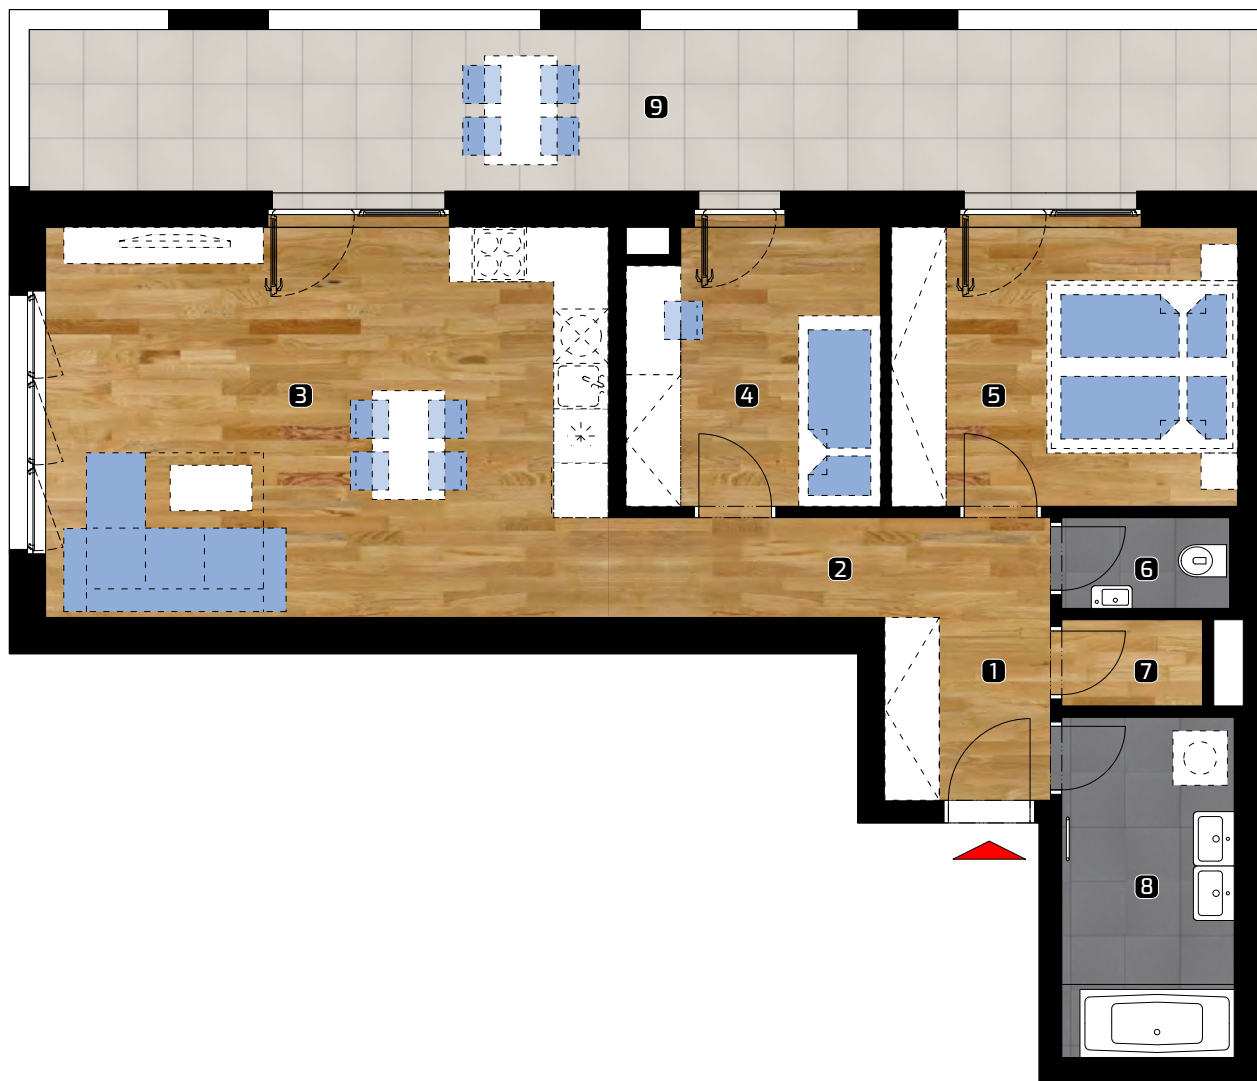

ALBELLI REZIDENCIA

Alvinczyho / Bellova
Košice

Apartment area:

1	hall	3,90 m ²
2	corridor	5,53 m ²
3	living room	27,35 m ²
4	bedroom	8,63 m ²
5	bedroom	12,07 m ²
6	WC	1,76 m ²
7	chamber	1,46 m ²
8	bathroom	6,80 m ²

Total 67,50 m²

9 balcony 25,10 m²

Total flat area* 92,60 m²

* Flat area including external areas
(balconies, loggias, terraces)

© 18.3.2020

All information in this document are
just for information and serve only for
marketing purpose.

3+kk

AREA*

92,60 m²

FLOOR

2. NP

Object orientation

Position of apartment Section 1 / 2.NP