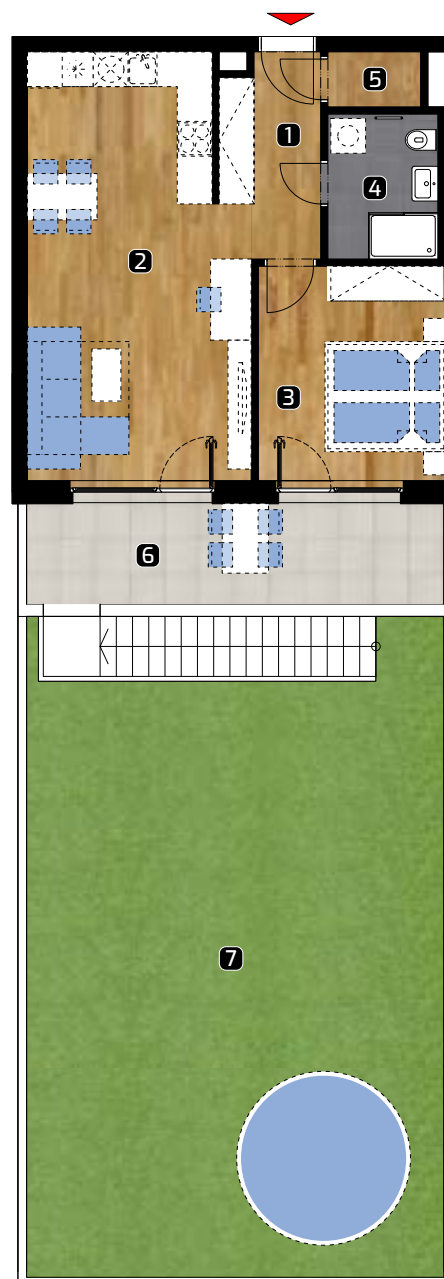

ALBELLI REZIDENCIA

Alvinczyho / Bellova
Košice

Apartment area:

1	hall	5,54 m ²
2	living room	27,18 m ²
3	bedroom	12,47 m ²
4	bathroom	4,69 m ²
5	utility room	1,57 m ²

Total 51,45 m²

6	terrace	13,90 m ²
7	garden	91,46 m ²

Total flat area* 156,81m²

* Flat area including external areas
(balconies, loggias, terraces)

© 20.4.2021

All information in this document are
just for information and serve only for
marketing purpose.

CTR Alvinczy s.r.o.

AREA*

156,81 m²

FLOOR

2. NP

Object orientation

Position of apartment
Section 4 / 2. NP