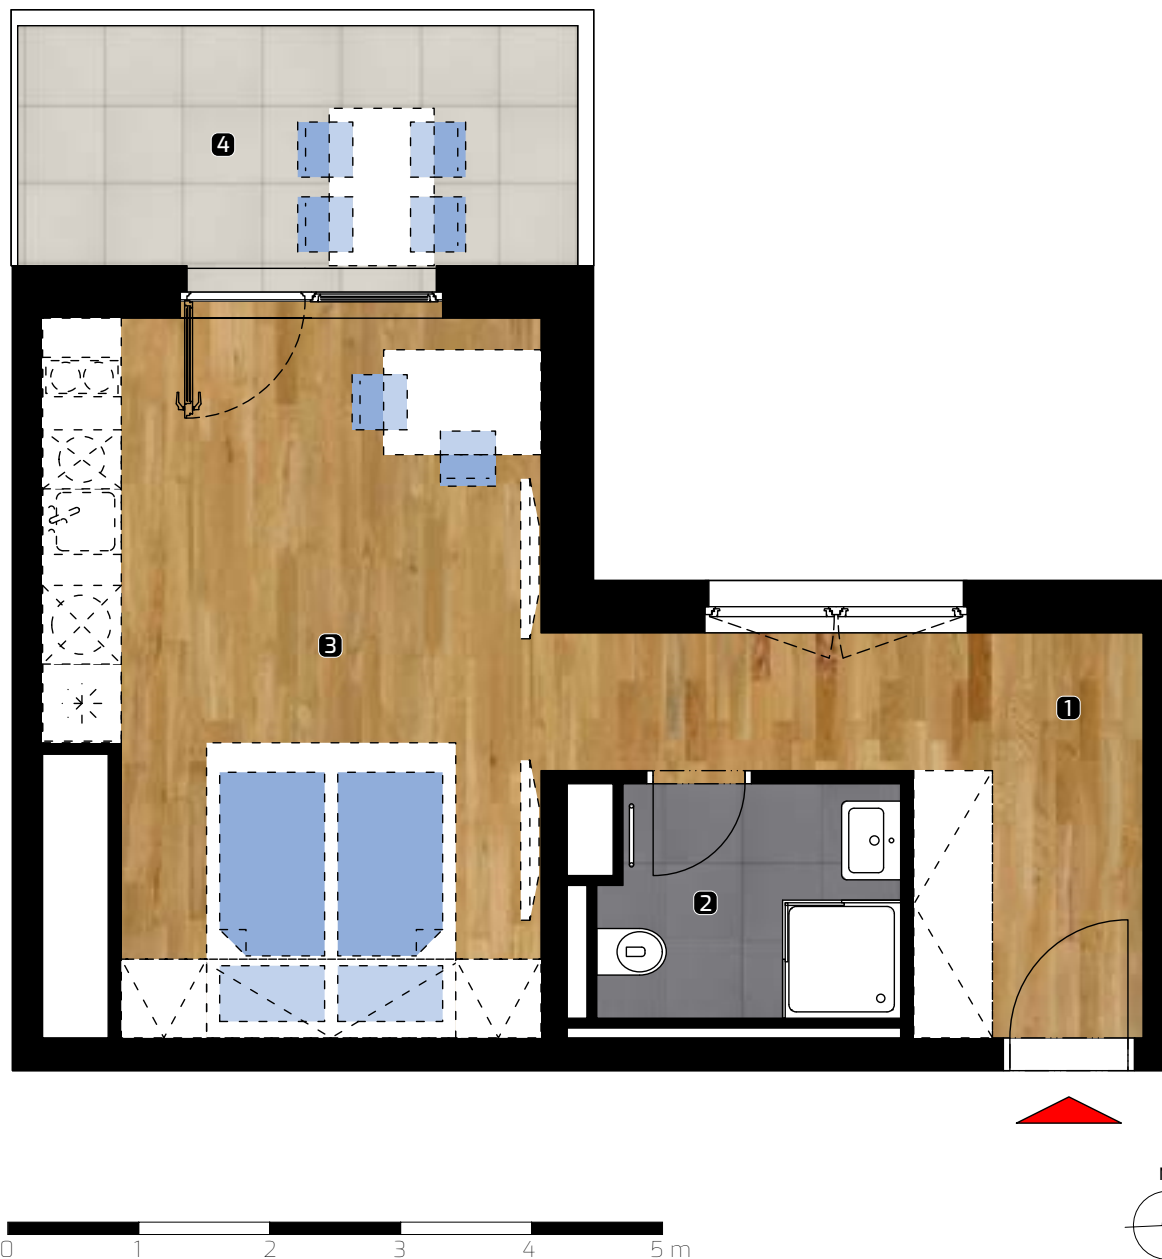

ALBELLI REZIDENCIA

Alvinczyho / Bellova
Košice

Unit area:

1	hall	8,45 m ²
2	bathroom	3,70 m ²
3	living room	19,16 m ²
Total		31,31m²
4	balcony	8,25 m ²
Total flat area*		39,56m²

* Unit area including external areas
(balconies, loggias, terraces)

5514

NUMBER OF ROOMS

1+kk

AREA *

39,56 m²

FLOOR

5. NP

Object orientation