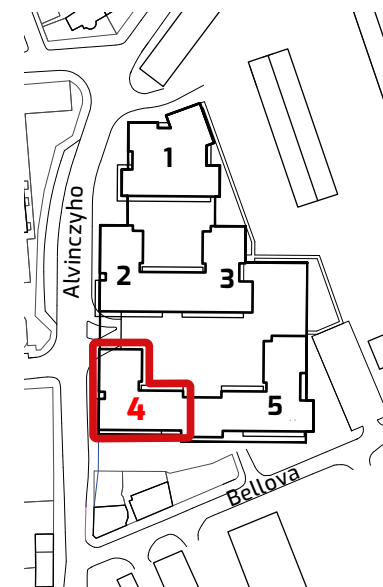

ALBELLI REZIDENCIA

Alvinczyho / Bellova Košice

Apartment area:

1	hall	5,13 m ²
2	corridor	4,71 m ²
3	WC	1,45 m ²
4	bathroom	4,60 m ²
5	living room	30,52 m ²
6	utility room	1,50 m ²
7	bedroom	12,43 m ²
8	bedroom	11,68 m ²
9	bedroom	11,79 m ²

Total 83,81m²

10 loggia 7,15 m²

11 terrace 20,16 m²

12 garden 42,32 m²

Total flat area* 153,44m²

* Flat area including external areas (balconies, loggias, terraces) © 20.4.2021

All information in this document are just for information and serve only for marketing purpose.

4+kk

AREA *

153,44 m²

FLOOR

3. NP

Object orientation

Position of apartment Section 4 / 3. NP