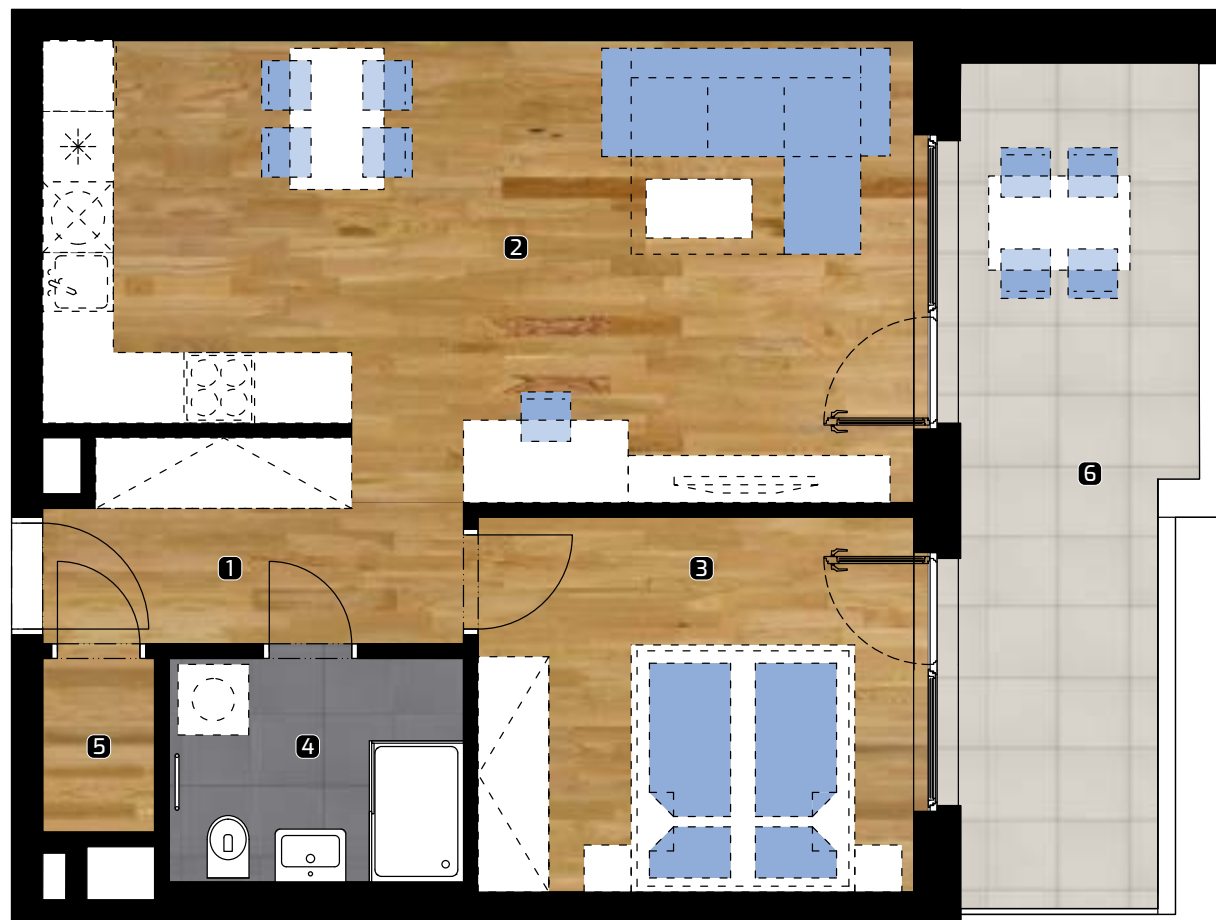

# ALBELLI REZIDENCIA

Alvinczyho / Bellova  
Košice

Apartment area:

1	hall	5,54 m <sup>2</sup>
2	living room	27,64 m <sup>2</sup>
3	bedroom	12,24 m <sup>2</sup>
4	bathroom	4,70 m <sup>2</sup>
5	utility room	1,44 m <sup>2</sup>

**2+kk**

AREA\*

**65,28 m<sup>2</sup>**

FLOOR

**5. NP**

0 1 2 3 4 5 m

Object orientation

Position of apartment  
Section 5 / 5. NP