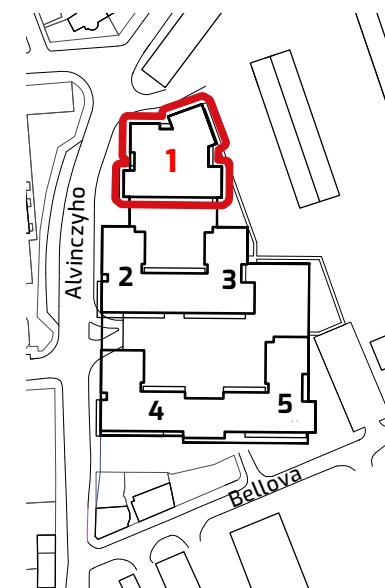

ALBELLI REZIDENCIA

Alvinczyho / Bellova
Košice

Apartment area:

1	hall	3,60 m ²
2	WC	1,44 m ²
3	bathroom	4,12 m ²
4	living room	23,84 m ²
5	bedroom	8,81 m ²
6	bedroom	11,08 m ²
7	corridor	6,51 m ²
Total		59,40 m²
8	balcony	31,08 m ²
Total flat area*		90,48 m²

FLAT

1309

NUMBER OF ROOMS

3+kk

AREA*

90,48 m²

FLOOR

3. NP

0 1 2 3 4 5m

Object orientation

Position of apartment Section 1 / 3.NP