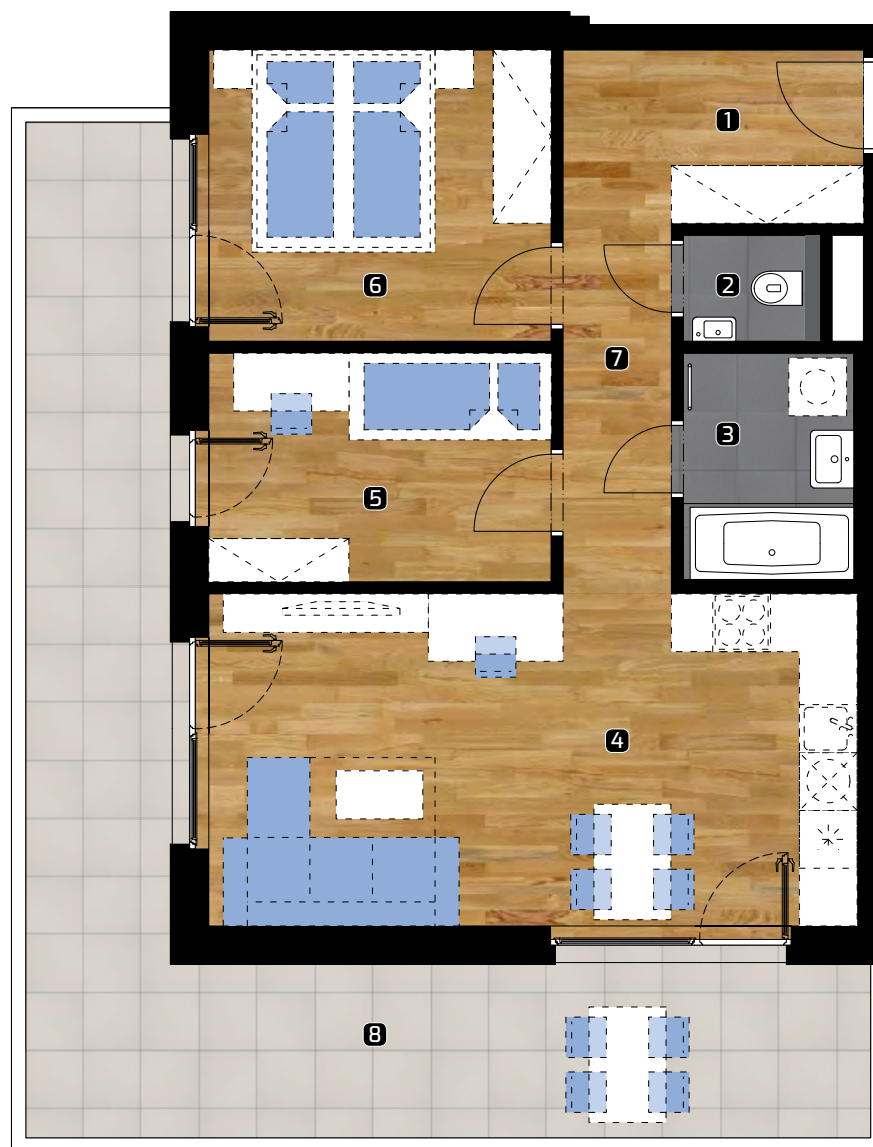

ALBELLI REZIDENCIA

Alvinczyho / Bellova
Košice

Apartment area:

1	hall	3,60 m ²
2	WC	1,44 m ²
3	bathroom	4,12 m ²
4	living room	23,84 m ²
5	bedroom	8,81 m ²
6	bedroom	11,08 m ²
7	corridor	6,51 m ²
Total		59,40 m²
8	balcony	31,08 m ²
Total flat area*		90,48 m²

FLAT

1309

NUMBER OF ROOMS

3+kk

AREA*

90,48 m²

FLOOR

3. NP

0 1 2 3 4 5m

Object orientation

Position of apartment Section 1 / 3.NP