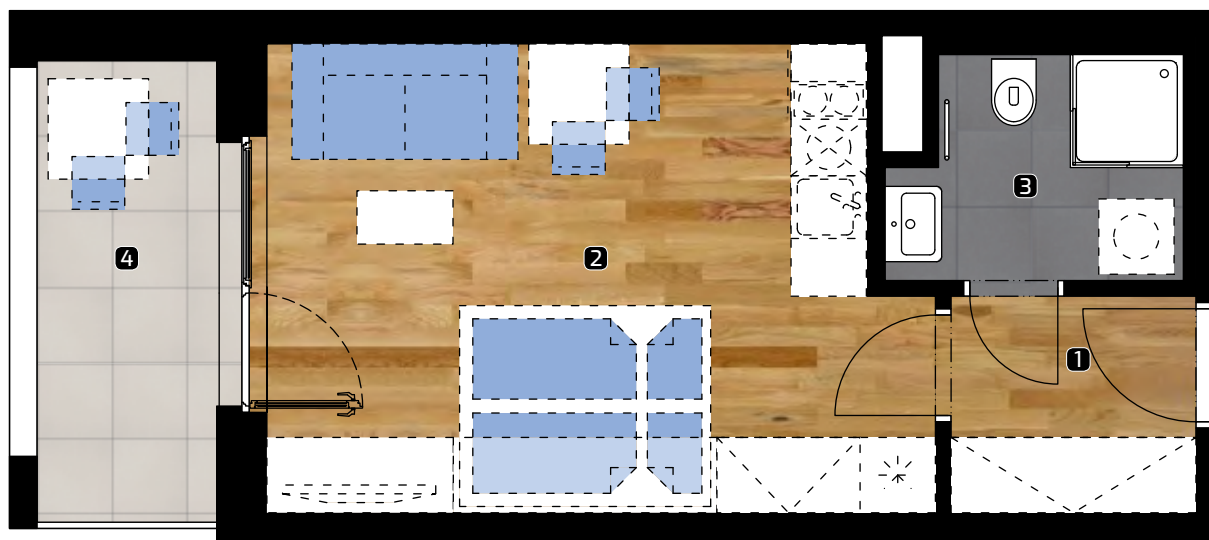

FLAT

1910

NUMBER OF ROOMS

1+kk

AREA *

32,05 m²

FLOOR

9. NP

Object orientation

Position of apartment Section 1 / 9.NP