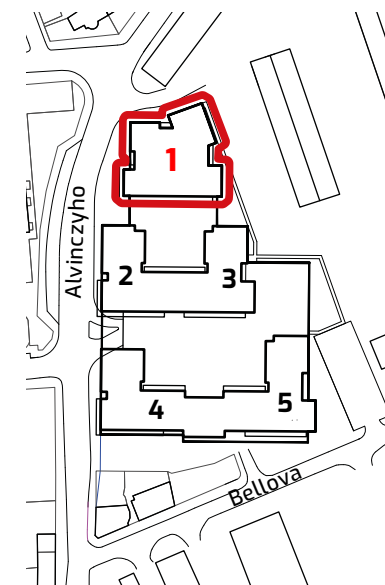

ALBELLI REZIDENCIA

Alvinczyho / Bellova
Košice

Apartment area:

| | | |
|-------------------------|-------------|----------------------------|
| 1 | hall | 5,54 m ² |
| 2 | chamber | 1,57 m ² |
| 3 | bathroom/WC | 4,70 m ² |
| 4 | bedroom | 11,96 m ² |
| 5 | living room | 24,92 m ² |
| Total | | 48,69 m² |
| 6 | balcony | 6,15 m ² |
| Total flat area* | | 54,84 m² |

FLAT

1810

NUMBER OF ROOMS

2+kk

AREA*

54,84 m²

FLOOR

8. NP

0 1 2 3 4 5 m

Object orientation

Position of apartment
Section 1 / 8.NP