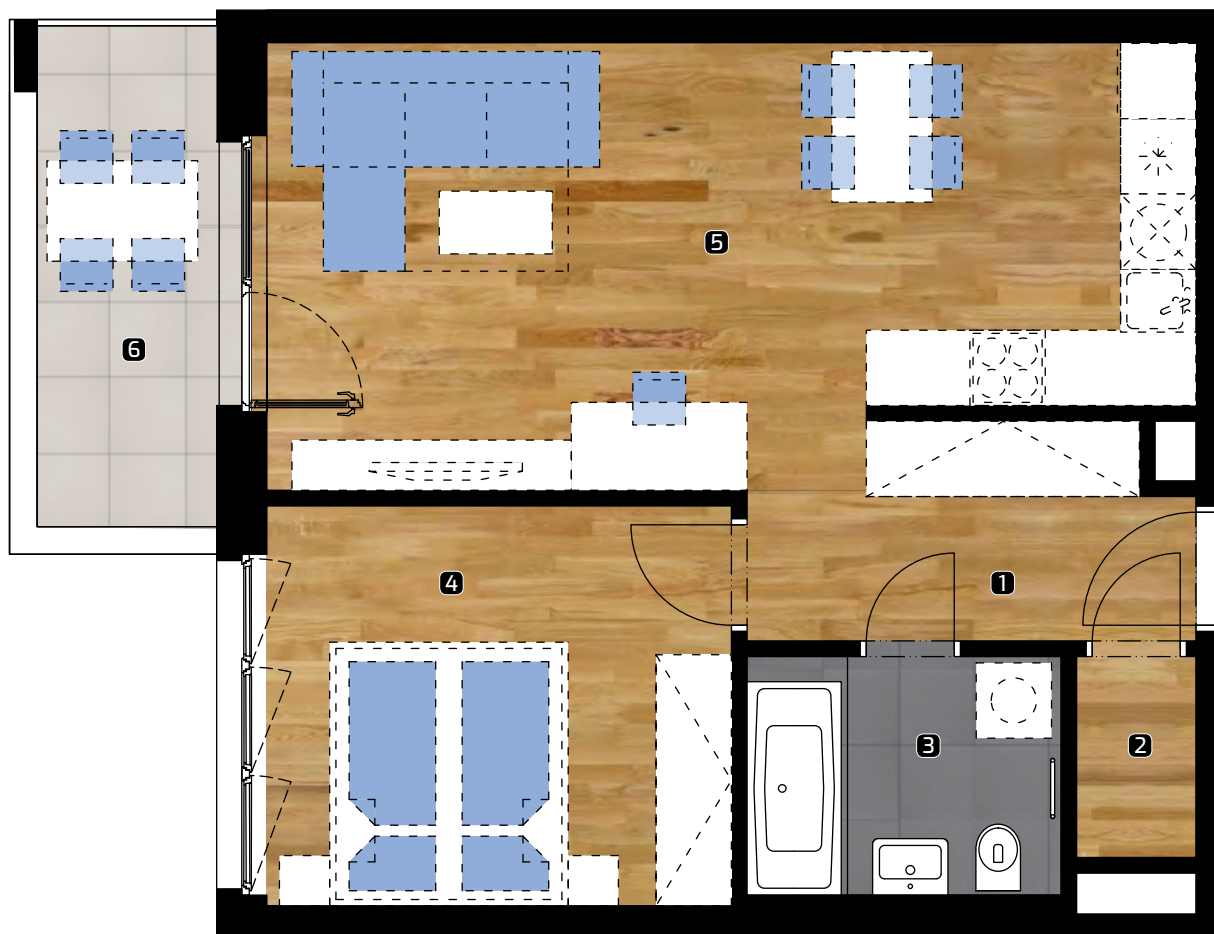

FLAT

1810

NUMBER OF ROOMS

2+kk

AREA*

54,84 m²

FLOOR

8. NP