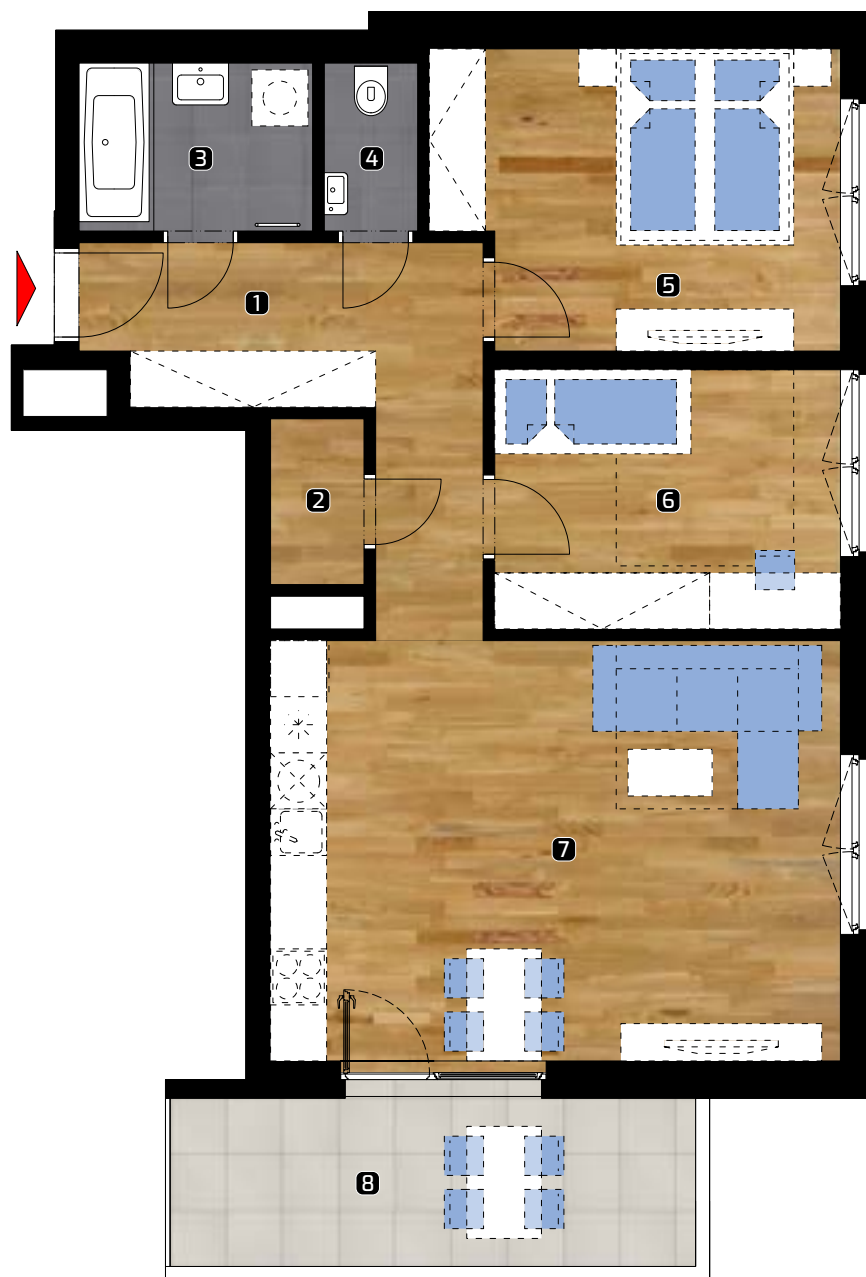

ALBELLI REZIDENCIA

Alvinczyho / Bellova
Košice

Apartment area:

1	hall	10,22 m ²
2	utility room	1,93 m ²
3	bathroom	4,40 m ²
4	WC	1,82 m ²
5	bedroom	13,44 m ²
6	bedroom	10,46 m ²
7	living room	27,74 m ²

Total 70,01m²

8 balcony 10,82 m²

Total flat area* 80,83m²

* Flat area including external areas
(balconies, loggias, terraces)

© 20.4.2021

All information in this document are
just for information and serve only for
marketing purpose.

3+kk

AREA *

80,83 m²

FLOOR

3. NP

Object orientation

Position of apartment Section 5 / 3. NP