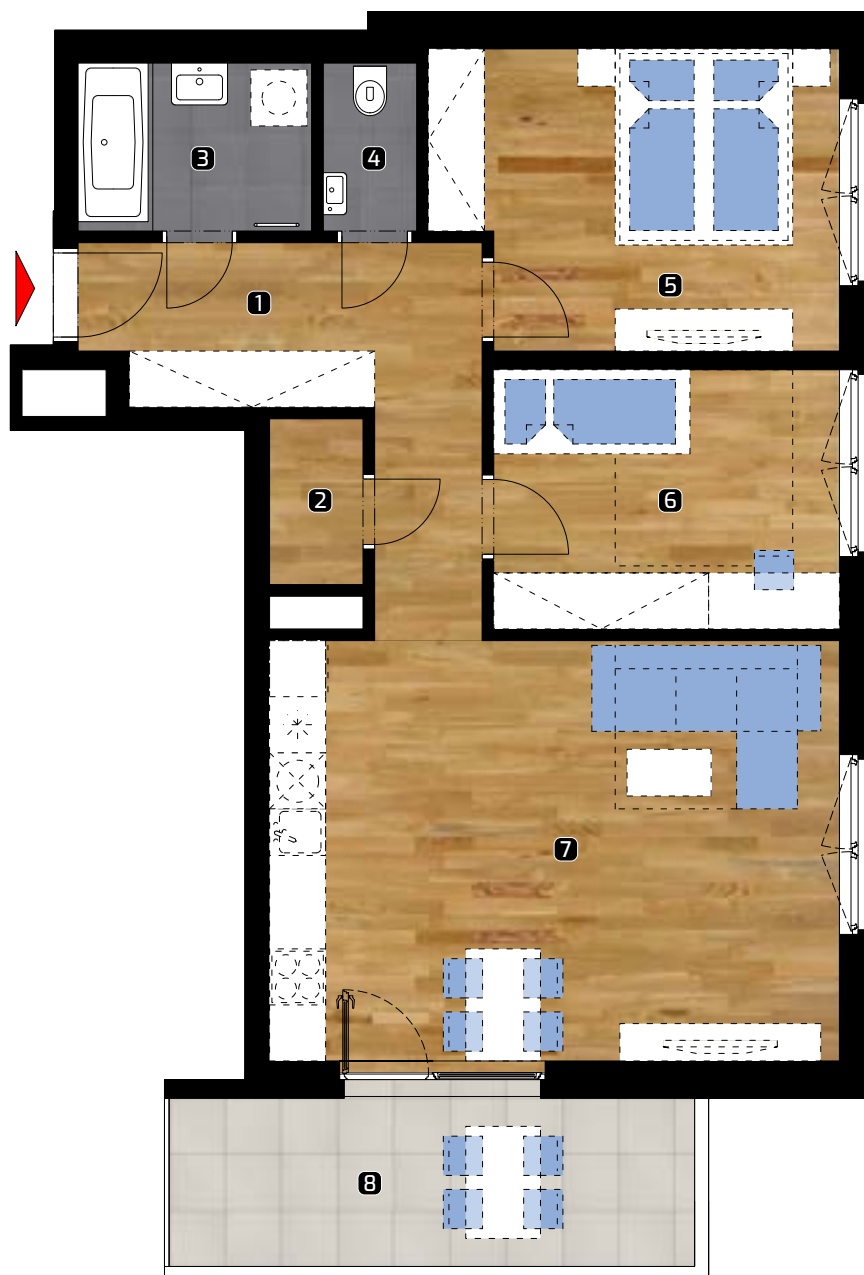

ALBELLI REZIDENCIA

Alvinczyho / Bellova
Košice

Apartment area:

1	hall	10,22 m ²
2	utility room	1,93 m ²
3	bathroom	4,40 m ²
4	WC	1,82 m ²
5	bedroom	13,44 m ²
6	bedroom	10,46 m ²
7	living room	27,74 m ²

Total 70,01m²

8 balcony 10,82 m²

Total flat area* 80,83m²

* Flat area including external areas
(balconies, loggias, terraces)

© 20.4.2021

All information in this document are
just for information and serve only for
marketing purpose.

3+kk

AREA *

80,83 m²

FLOOR

7. NP

Object orientation

Position of apartment Section 5 / 7. NP