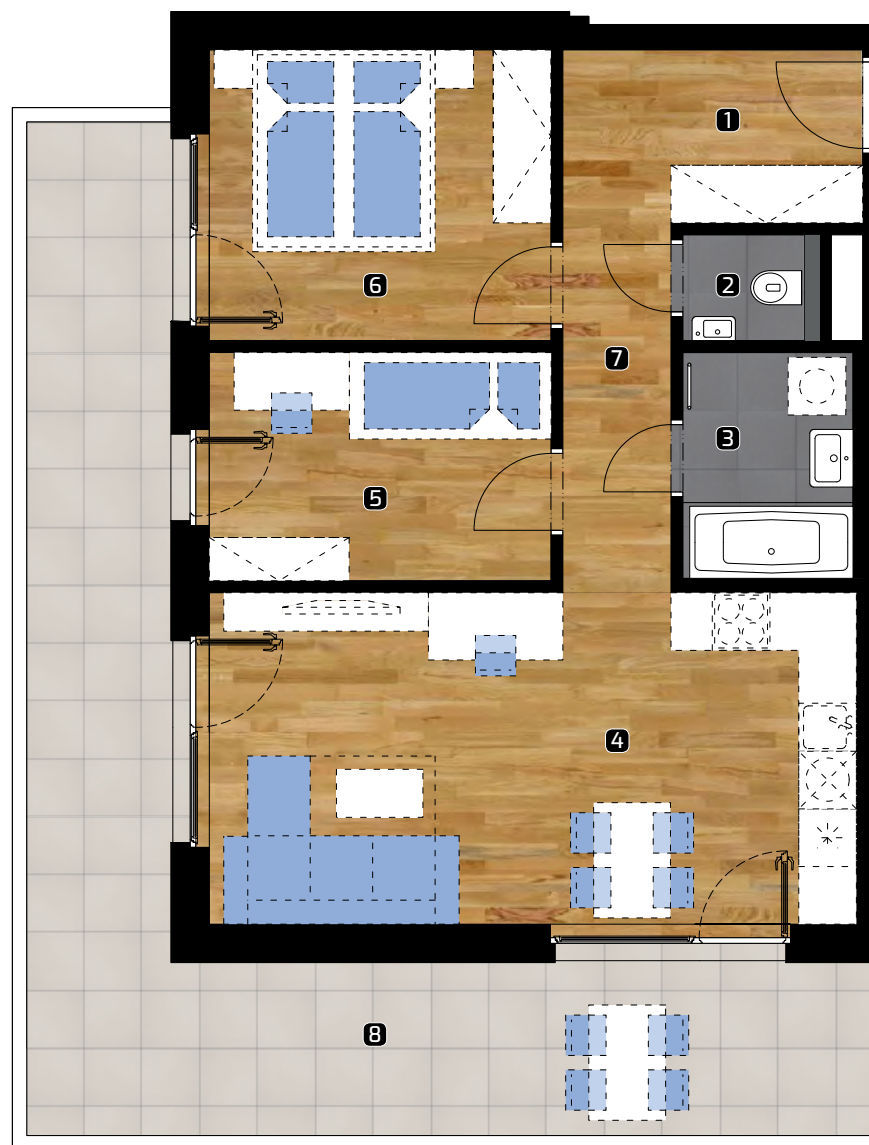

ALBELLI REZIDENCIA

Alvinczyho / Bellova
Košice

Apartment area:

1	hall	3,60 m ²
2	WC	1,44 m ²
3	bathroom	4,12 m ²
4	living room	23,84 m ²
5	bedroom	8,81 m ²
6	bedroom	11,08 m ²
7	corridor	6,51 m ²

Total 59,40 m²

8 balcony 31,08 m²

Total flat area* 90,48 m²

* Flat area including external areas
(balconies, loggias, terraces)

© 18.3.2020

All information in this document are
just for information and serve only for
marketing purpose.

3+kk

AREA*

90,48 m²

FLOOR

4. NP

Object orientation

Position of apartment Section 1 / 4.NP