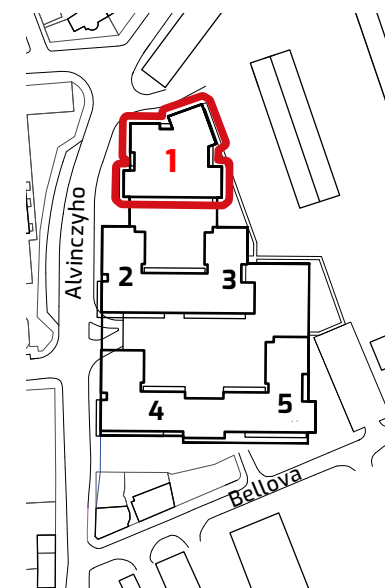

ALBELLI REZIDENCIA

Alvinczyho / Bellova
Košice

Apartment area:

1	hall	3,60 m ²
2	WC	1,44 m ²
3	bathroom	4,12 m ²
4	living room	23,84 m ²
5	bedroom	8,81 m ²
6	bedroom	11,08 m ²
7	corridor	6,51 m ²

Total 59,40 m²

8 balcony 31,08 m²

Total flat area* 90,48 m²

* Flat area including external areas
(balconies, loggias, terraces)

© 18.3.2020

All information in this document are
just for information and serve only for
marketing purpose.

3+kk

AREA*

90,48 m²

FLOOR

4. NP

Object orientation

Position of apartment Section 1 / 4.NP