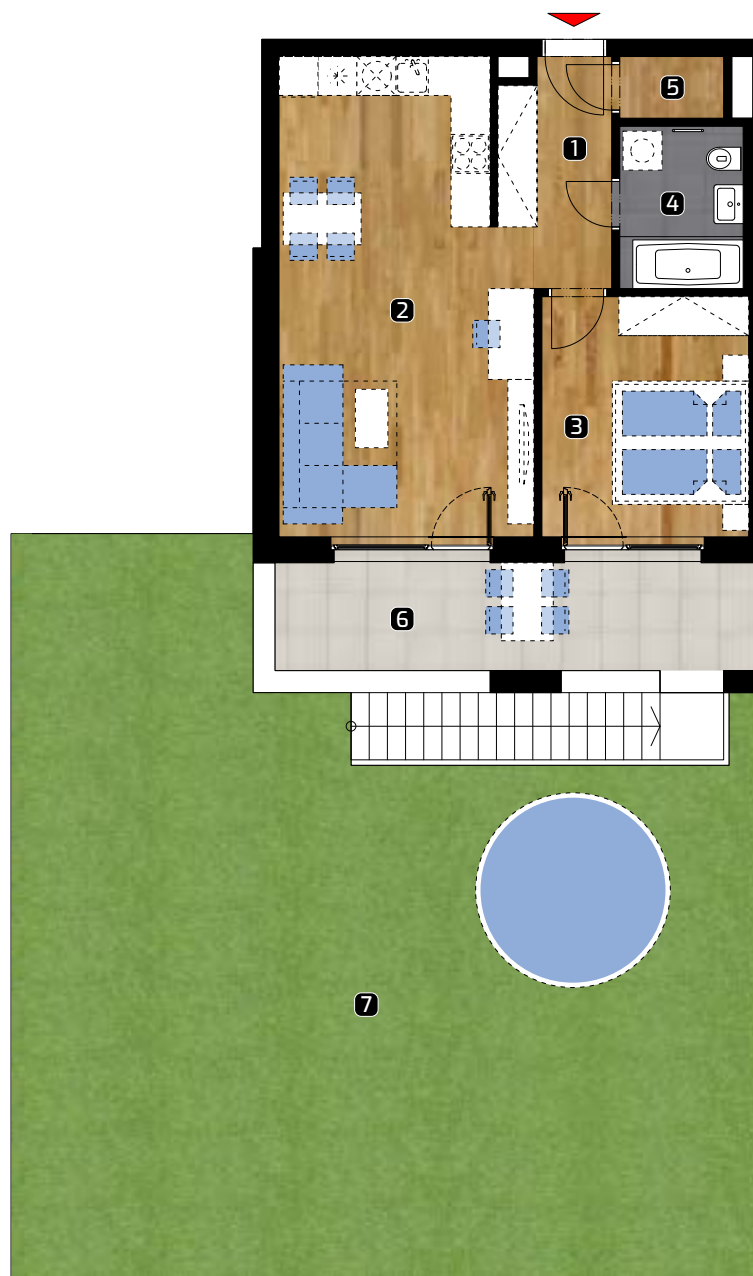

ALBELLI REZIDENCIA

Alvinczyho / Bellova
Košice

Apartment area:

1	hall	5,54 m ²
2	living room	27,66 m ²
3	bedroom	12,47 m ²
4	bathroom	4,70 m ²
5	utility room	1,57 m ²

Total 51,94 m²

6	terrace	13,21 m ²
7	garden	113,42 m ²

Total flat area* 178,57 m²

* Flat area including external areas
(balconies, loggias, terraces)

© 20.4.2021

All information in this document are
just for information and serve only for
marketing purpose.

CTR Alvinczy s.r.o.

2+kk

AREA *

178,57 m²

FLOOR

2. NP

Object orientation

Position of apartment Section 5 / 2. NP