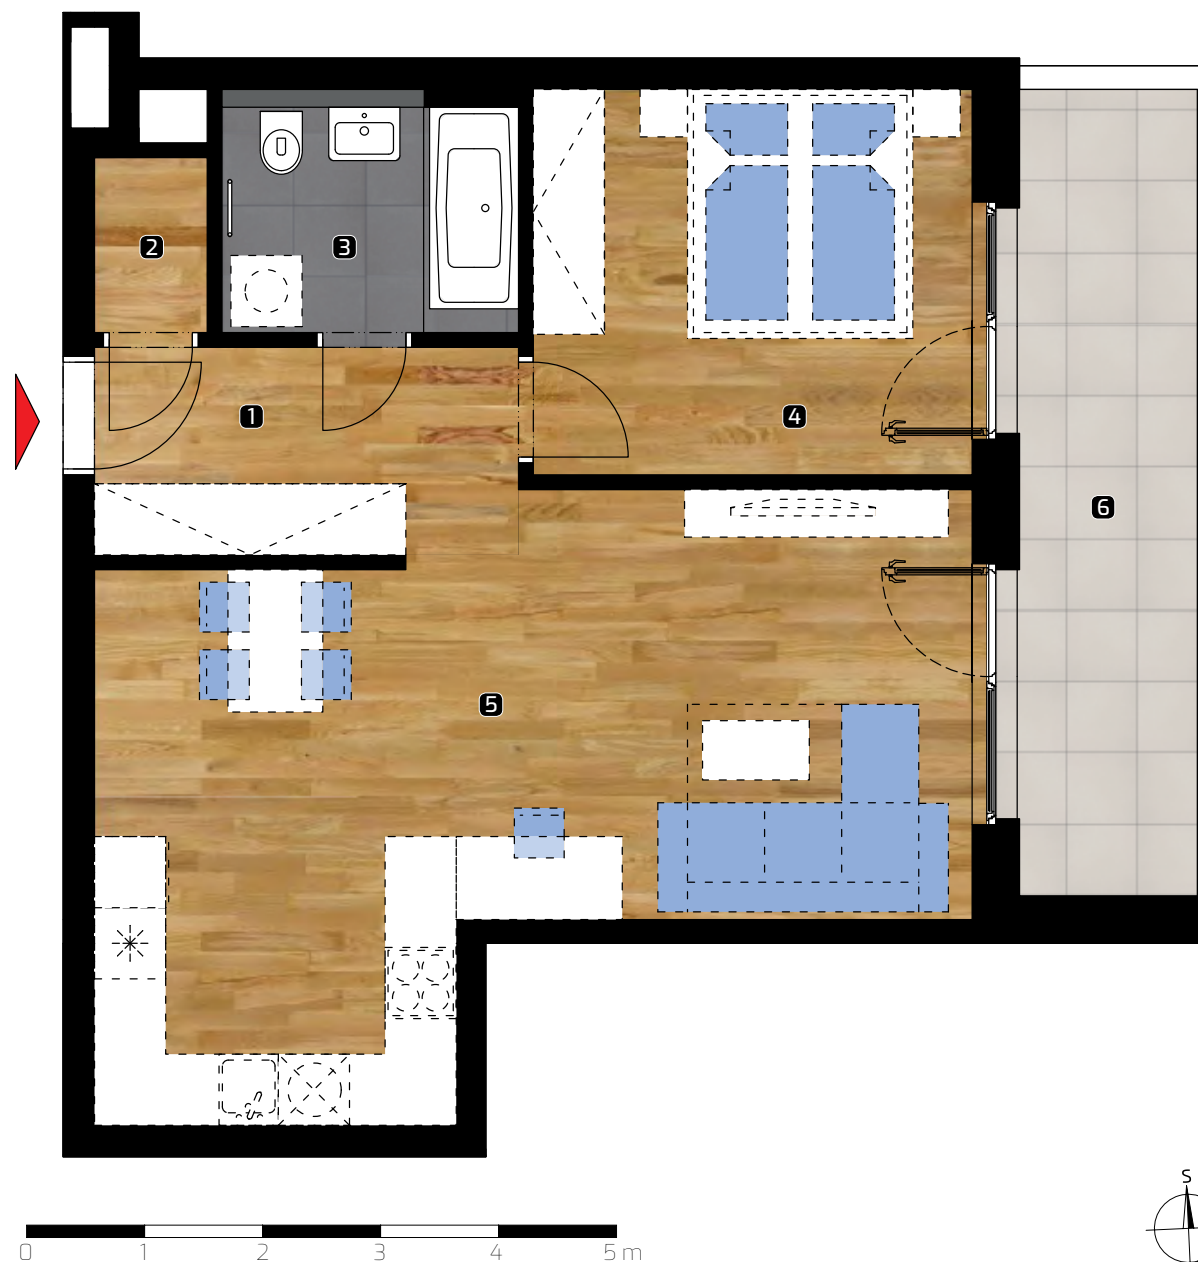

ALBELLI REZIDENCIA

Alvinczyho / Bellova
Košice

Apartment area:

1	hall	6,40 m ²
2	chamber	1,45 m ²
3	bathroom	4,85 m ²
4	bedroom	12,30 m ²
5	living room	30,10 m ²

Total 55,10 m²

6 loggia 11,00 m²

Total flat area* 66,10 m²

66,10 m²

FLOOR

5.NP

Object orientation

Position of apartment Section C / 5.NP