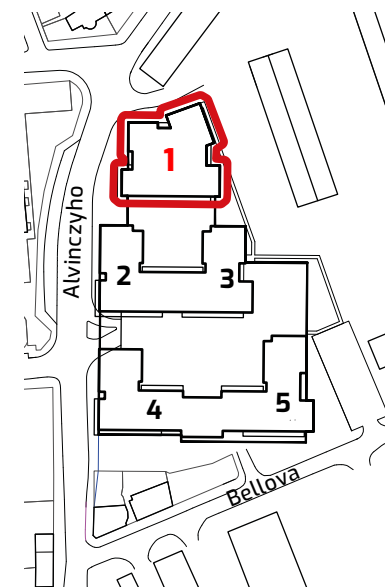

ALBELLI REZIDENCIA

Alvinczyho / Bellova Košice

Apartment area:

| | | |
|-------------------------|-------------|----------------------------|
| 1 | hall | 6,25 m ² |
| 2 | living room | 31,03 m ² |
| 3 | bedroom | 13,90 m ² |
| 4 | bathroom/WC | 4,07 m ² |
| 5 | chamber | 1,83 m ² |
| Total | | 57,08 m² |
| 6 | balcony | 14,67 m ² |
| Total flat area* | | 71,75 m² |

* Flat area including external areas (balconies, loggias, terraces)

© 18.3.2020

All information in this document are just for information and serve only for marketing purpose.

CTR Alvinczy s.r.o.
 Štúrova 27, 040 01 Košice
 ✉ info@albelli.sk
 ☎ +421 905 252 252
 www.albelli.sk

FLAT **11005** NUMBER OF ROOMS **2+kk** AREA* **71,75 m²** FLOOR **10. NP**

Object orientation

Position of apartment Section 1 / 10.NP