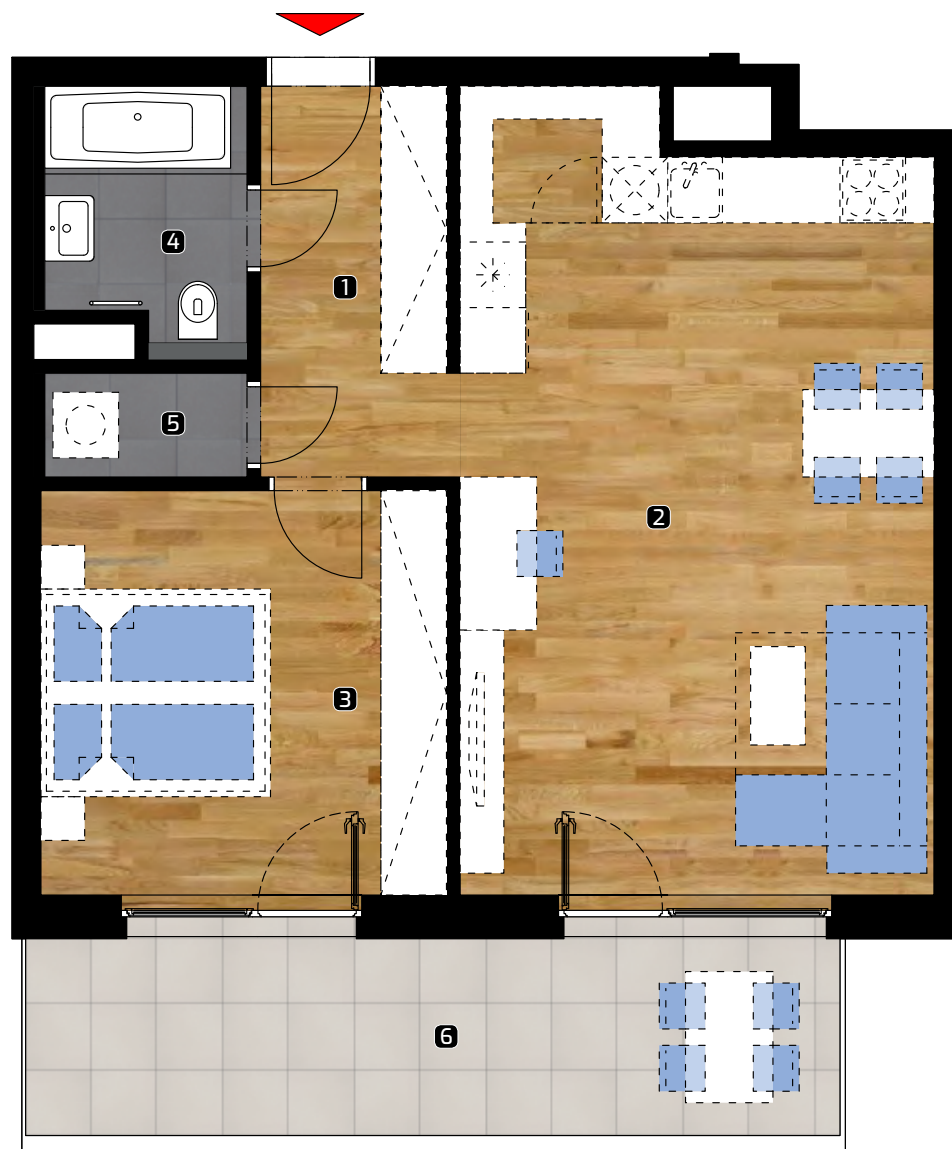

ALBELLI REZIDENCIA

Alvinczyho / Bellova Košice

Apartment area:

| | | |
|-------------------------|-------------|----------------------------|
| 1 | hall | 6,25 m ² |
| 2 | living room | 31,03 m ² |
| 3 | bedroom | 13,90 m ² |
| 4 | bathroom/WC | 4,07 m ² |
| 5 | chamber | 1,83 m ² |
| Total | | 57,08 m² |
| 6 | balcony | 14,67 m ² |
| Total flat area* | | 71,75 m² |

FLAT **11005** NUMBER OF ROOMS **2+kk** AREA* **71,75 m²** FLOOR **10. NP**

Object orientation

Position of apartment Section 1 / 10.NP