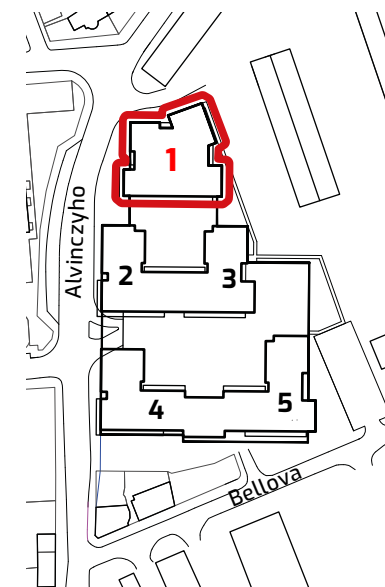

ALBELLI REZIDENCIA

Alvinczyho / Bellova
Košice

Apartment area:

1	hall	8,00 m ²
2	bathroom	4,94 m ²
3	WC	1,97 m ²
4	bedroom	13,04 m ²
5	bedroom	11,77 m ²
6	living room	35,40 m ²
7	chamber	1,96 m ²

Total 77,08 m²

8 balcony 24,00 m²

Total flat area* 101,08 m²

* Flat area including external areas
(balconies, loggias, terraces)

© 27.1.2021

All information in this document are
just for information and serve only for
marketing purpose.

3+kk

AREA*

101,08 m²

FLOOR

4. NP

0 1 2 3 4 5m

Object orientation

Position of apartment Section 1 / 4. NP