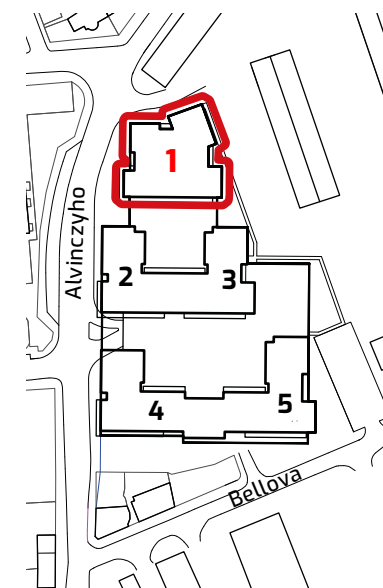

## Apartment area:

1	hall	5,54 m <sup>2</sup>
2	living room	25,40 m <sup>2</sup>
3	bedroom	12,47 m <sup>2</sup>
4	bathroom/WC	4,70 m <sup>2</sup>
5	chamber	1,45 m <sup>2</sup>
<b>Total</b>		<b>49,56 m<sup>2</sup></b>
6	balcony	14,00 m <sup>2</sup>
<b>Total flat area*</b>		<b>63,56 m<sup>2</sup></b>

FLAT

1407

NUMBER OF ROOMS

2+kk

AREA\*

63,56 m<sup>2</sup>

FLOOR

4. NP

## Object orientation