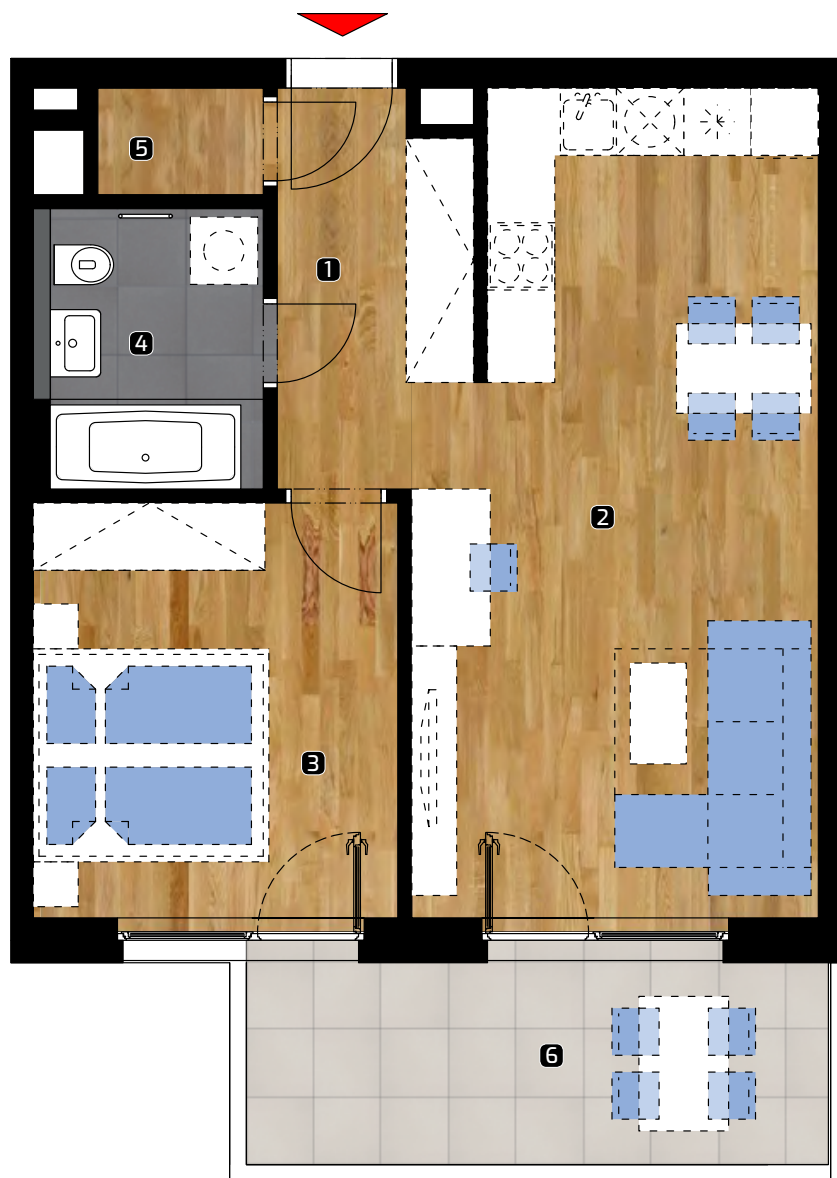

ALBELLI REZIDENCIA

Alvinczyho / Bellova
Košice

Apartment area:

1	hall	5,54 m ²
2	living room	25,40 m ²
3	bedroom	12,47 m ²
4	bathroom/WC	4,70 m ²
5	chamber	1,45 m ²
Total		49,56 m²
6	balcony	10,18 m ²
Total flat area*		59,74 m²

PROJECT OF **CTR** GROUP

FLAT

1807

NUMBER OF ROOMS

2+kk

AREA *

59,74 m²

FLOOR

8. NP

0 1 2 3 4 5 m

Object orientation

Position of apartment Section 1 / 8.NP