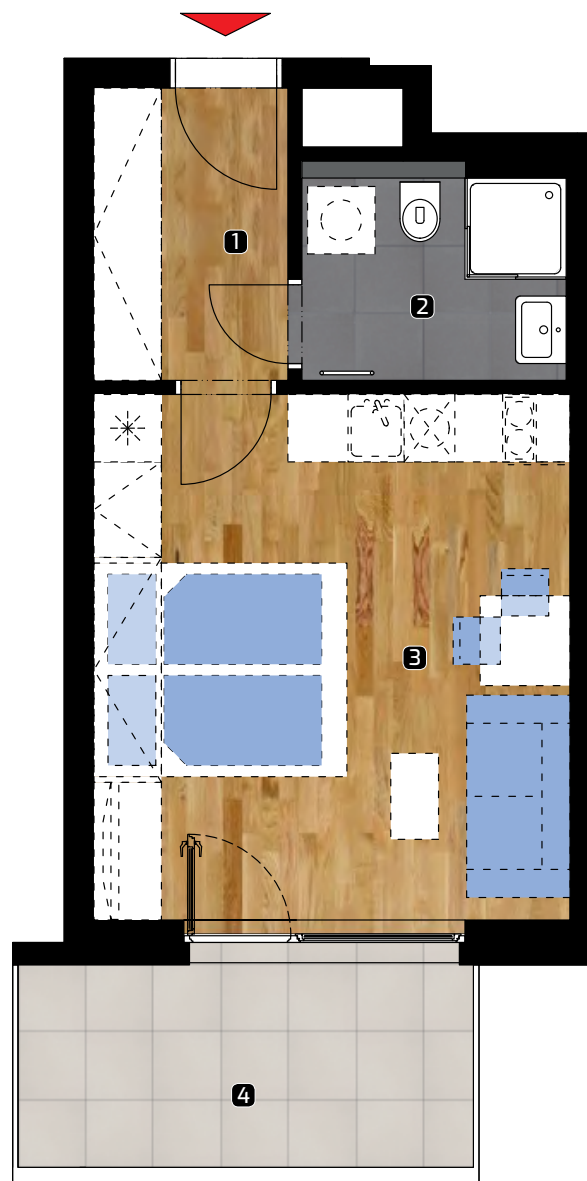

# ALBELLI REZIDENCIA

Alvinczyho / Bellova  
Košice

Apartment area:

1	hall	4,60 m <sup>2</sup>
2	bathroom	4,35 m <sup>2</sup>
3	living room	20,10 m <sup>2</sup>

**Total 29,05 m<sup>2</sup>**

4 balcony 7,80 m<sup>2</sup>

**Total flat area\* 36,85 m<sup>2</sup>**

\* Flat area including external areas  
(balconies, loggias, terraces)

© 26.6.2019

All information in this document are  
just for information and serve only for  
marketing purpose.

**1+kk**

AREA\*

**36,85 m<sup>2</sup>**

FLOOR

**7. NP**

0 1 2 3 4 5 m

Object orientation

Position of apartment  
Section C / 7.NP