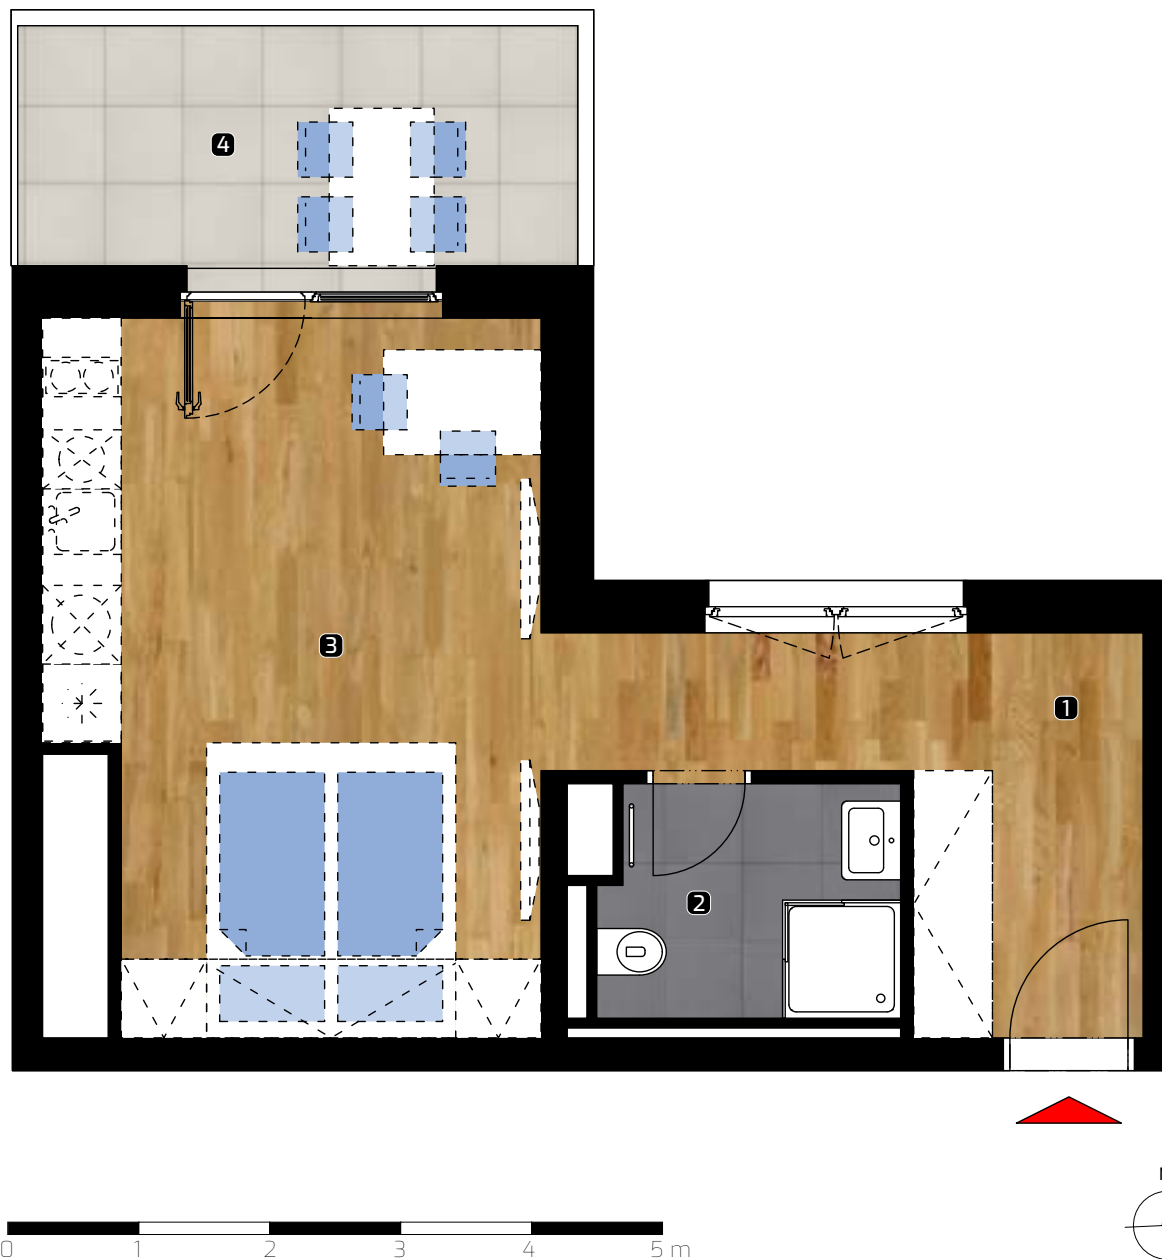

ALBELLI REZIDENCIA

Alvinczyho / Bellova
Košice

Unit area:

1	hall	8,45 m ²
2	bathroom	3,70 m ²
3	living room	19,16 m ²
Total		31,31m²
4	balcony	8,25 m ²
Total flat area*		39,56m²

* Unit area including external areas
(balconies, loggias, terraces)

5414

NUMBER OF ROOMS

1+kk

AREA *

39,56 m²

FLOOR

4. NP

Object orientation