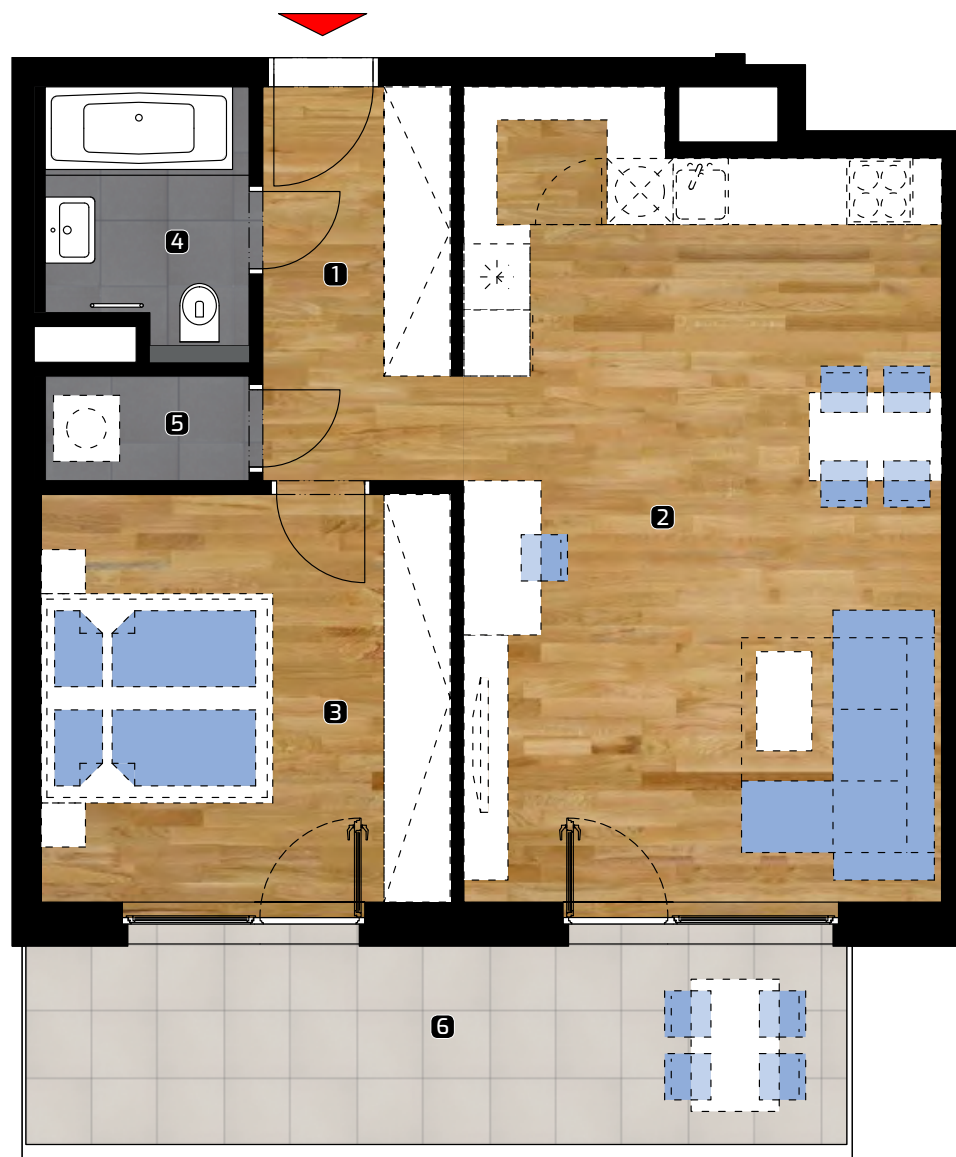

ALBELLI REZIDENCIA

Alvinczyho / Bellova
Košice

Apartment area:

1	hall	6,25 m ²
2	living room	31,03 m ²
3	bedroom	13,90 m ²
4	bathroom/WC	4,07 m ²
5	chamber	1,83 m ²
Total		57,08 m²
6	balcony	14,67 m ²
Total flat area*		71,75 m²

PROJECT OF CTR GROUP

FLAT

11105

NUMBER OF ROOMS

2+kk

AREA *

71,75 m²

FLOOR

11. NP

Object orientation

Position of apartment Section 1 / 11.NP