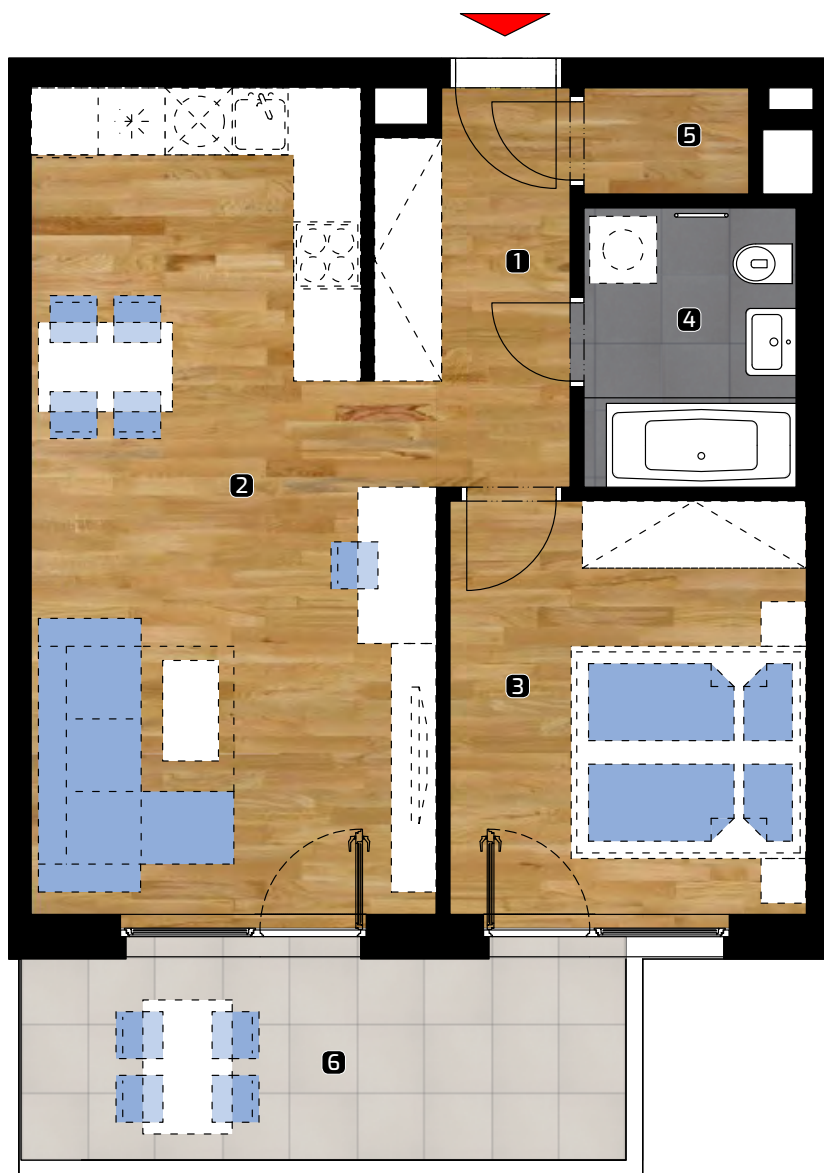

ALBELLI REZIDENCIA

Alvinczyho / Bellova
Košice

Apartment area:

1	hall	5,54 m ²
2	living room	25,40 m ²
3	bedroom	12,24 m ²
4	bathroom/WC	4,70 m ²
5	chamber	1,45 m ²

Total 49,33 m²

6 balcony 10,67 m²

Total flat area* 60,00 m²

60,00 m²

FLOOR

9.NP

0 1 2 3 4 5 m

Object orientation

Position of apartment
Section 1 / 9.NP