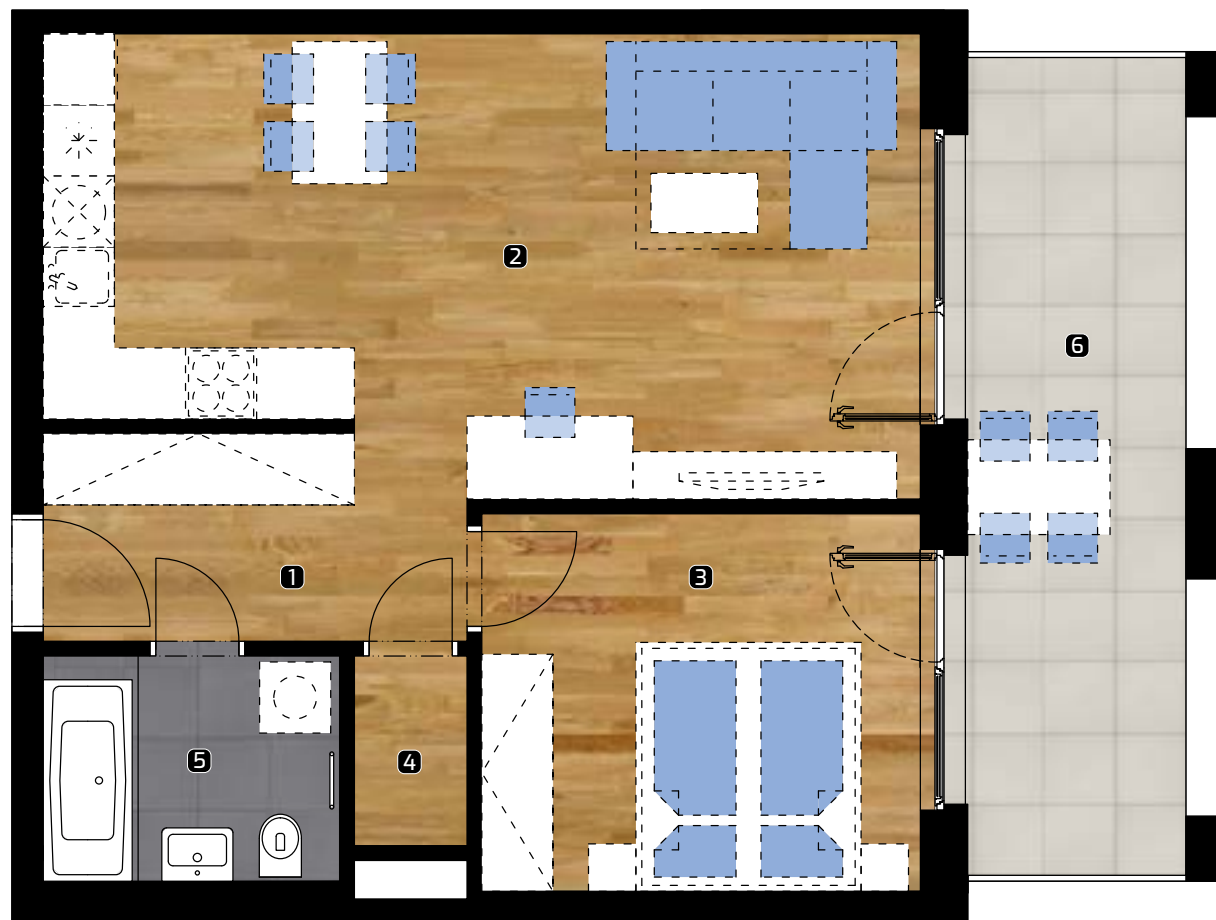

AREA *

66,96 m²

FLOOR

2. NP

0 1 2 3 4 5 m

Object orientation

Position of apartment
Section 5 / 2. NP