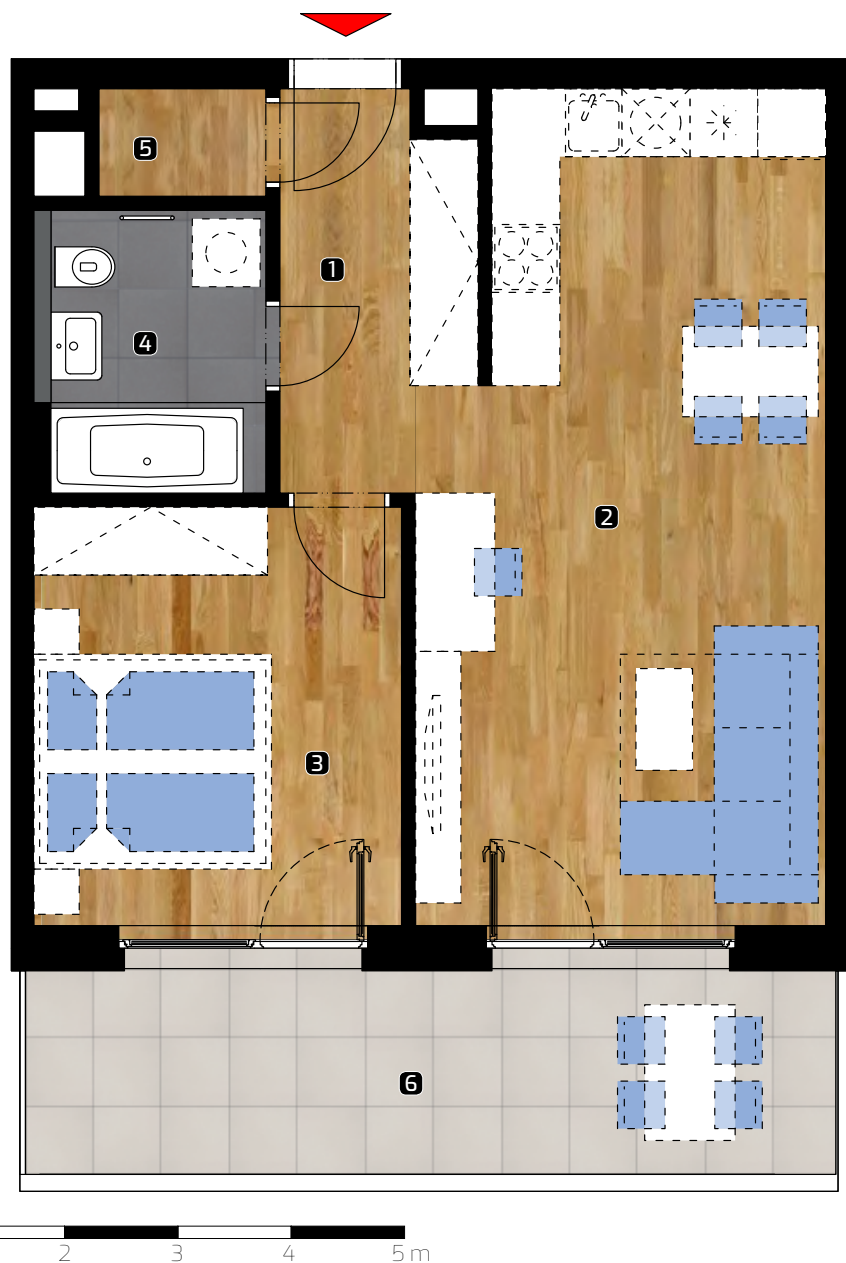

ALBELLI REZIDENCIA

Alvinczyho / Bellova
Košice

Apartment area:

1	hall	5,54 m ²
2	living room	25,40 m ²
3	bedroom	12,47 m ²
4	bathroom/WC	4,70 m ²
5	chamber	1,45 m ²
Total		49,56 m²
6	balcony	14,00 m ²
Total flat area*		63,56 m²

FLAT

1607

NUMBER OF ROOMS

2+kk

AREA *

63,56 m²

FLOOR

6. NP

Object orientation

Position of apartment Section 1 / 6.NP