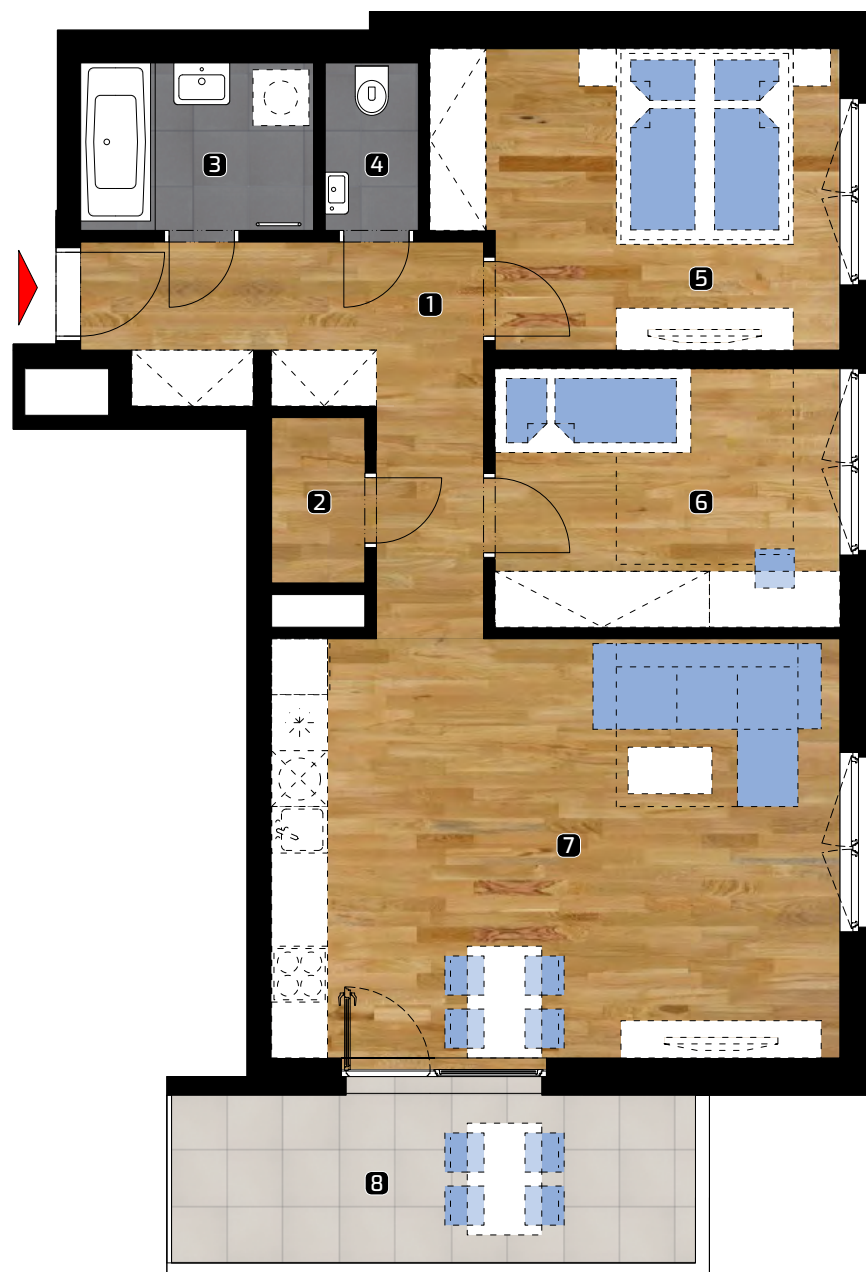

ALBELLI REZIDENCIA

Alvinczyho / Bellova
Košice

Apartment area:

1	hall	10,15 m ²
2	chamber	1,93 m ²
3	bathroom	4,40 m ²
4	WC	1,81 m ²
5	bedroom	13,43 m ²
6	bedroom	10,43 m ²
7	living room	27,74 m ²

Total 69,89 m²

8 balcony 10,77 m²

Total flat area* 80,66 m²

* Flat area including external areas
(balconies, loggias, terraces)

© 18.3.2020

All information in this document are
just for information and serve only for
marketing purpose.

3+kk

AREA*

80,66 m²

FLOOR

4. NP

Object orientation

0
1
2
3
4
5m

Position of apartment Section 1 / 4.NP