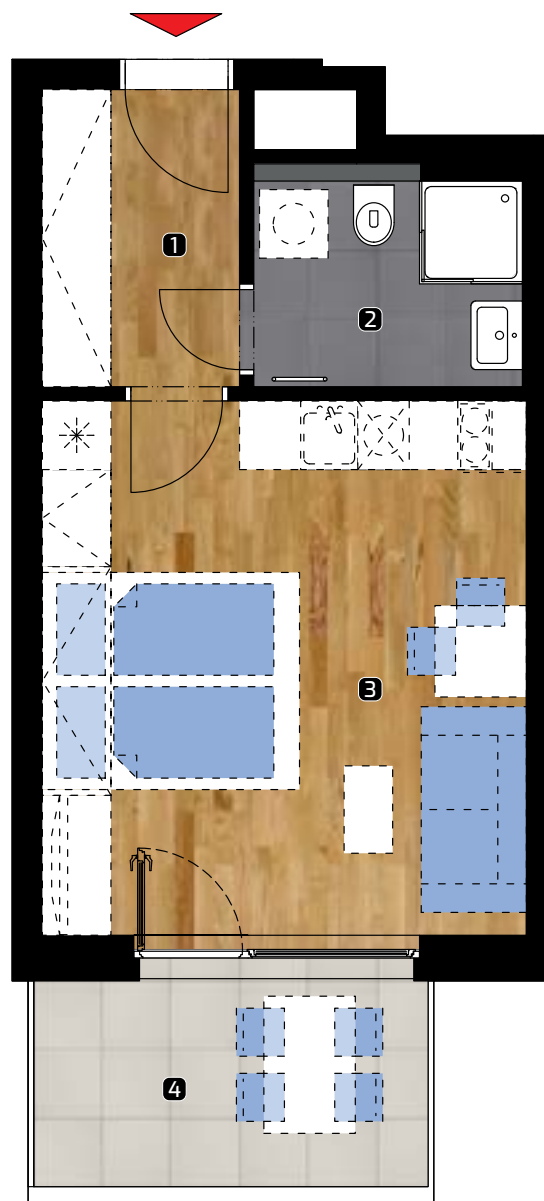

ALBELLI REZIDENCIA

Alvinczyho / Bellova
Košice

Apartment area:

1	hall	4,50 m ²
2	bathroom	4,20 m ²
3	living room	20,12 m ²

Total 28,82m²

4 balcony 6,89 m²

Total flat area* 35,71m²

* Flat area including external areas
(balconies, loggias, terraces)

5506

NUMBER OF ROOMS

1+kk

AREA *

35,71 m²

FLOOR

5. NP

Object orientation

Position of apartment
Section 5 / 5. NP