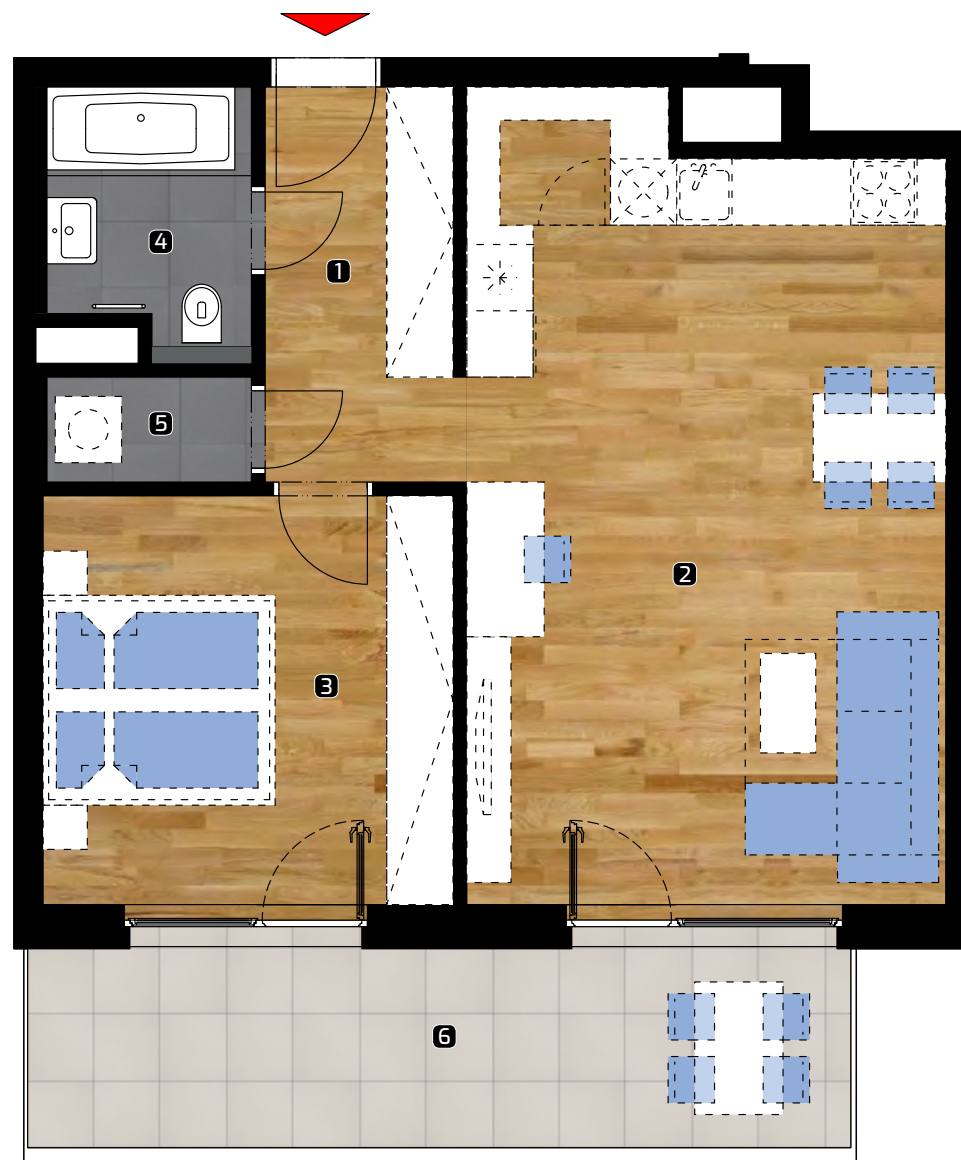

ALBELLI REZIDENCIA

Alvinczyho / Bellova
Košice

Apartment area:

1	hall	6,25 m²
2	living room	31,03 m²
3	bedroom	13,90 m²
4	bathroom/WC	4,07 m²
5	chamber	1,83 m²
Total		57,08 m²
6	balcony	14,67 m²
Total flat area*		71,75 m²

* Flat area including external areas
(balconies, loggias, terraces)

© 18.3.2020

All information in this document are
just for information and serve only for
marketing purpose.

CTR Alvinczy s.r.o.
Štúrova 27, 040 01 Košice
✉ info@albelli.sk
☎ +421 905 252 252
www.albelli.sk

PROJECT OF CTR GROUP

FLAT

1905

NUMBER OF ROOMS

2+kk

AREA *

71,75 m²

FLOOR

9. NP