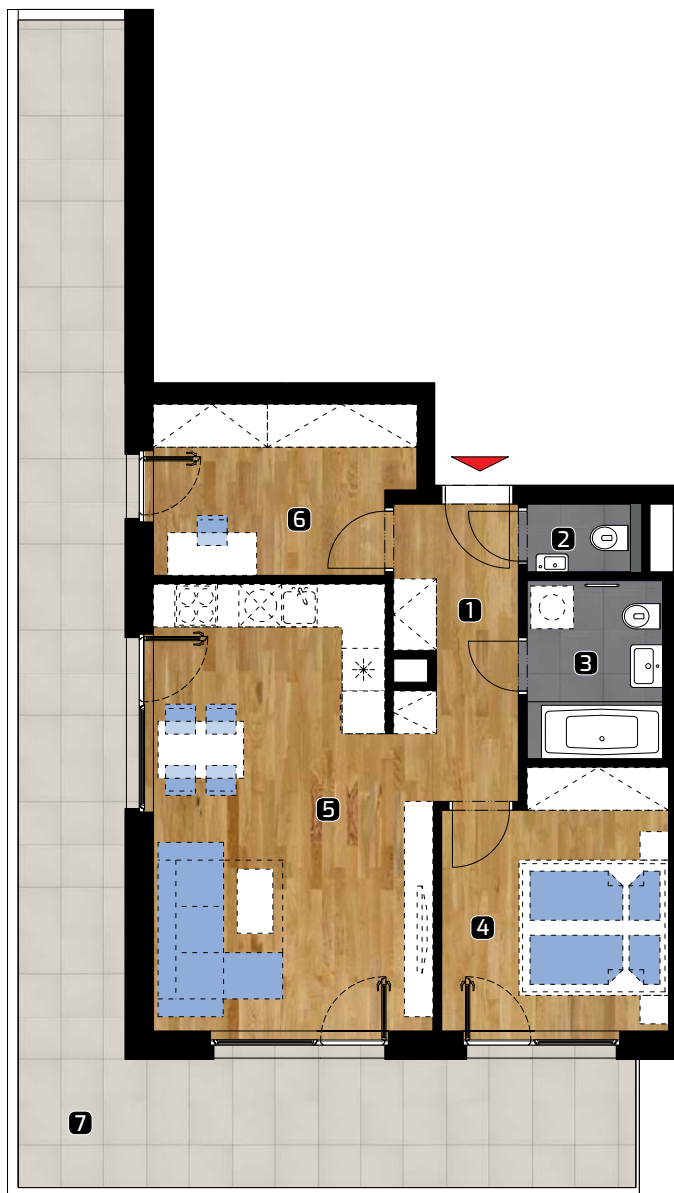

## Apartment area:

1	hall	6,65 m <sup>2</sup>
2	Wc	1,50 m <sup>2</sup>
3	bathroom	4,85 m <sup>2</sup>
4	bedroom	11,35 m <sup>2</sup>
5	living room	23,85 m <sup>2</sup>
6	hobby/closet	8,50 m <sup>2</sup>

**Total 56,70 m<sup>2</sup>**

7 balcony 39,30 m<sup>2</sup>

**Total flat area\* 96,00 m<sup>2</sup>**

\* Flat area including external areas  
(balconies, loggias, terraces)

© 26.6.2019

All information in this document are  
just for information and serve only for  
marketing purpose.

**2+kk**

AREA\*

**96,00 m<sup>2</sup>**

FLOOR

**7.NP**