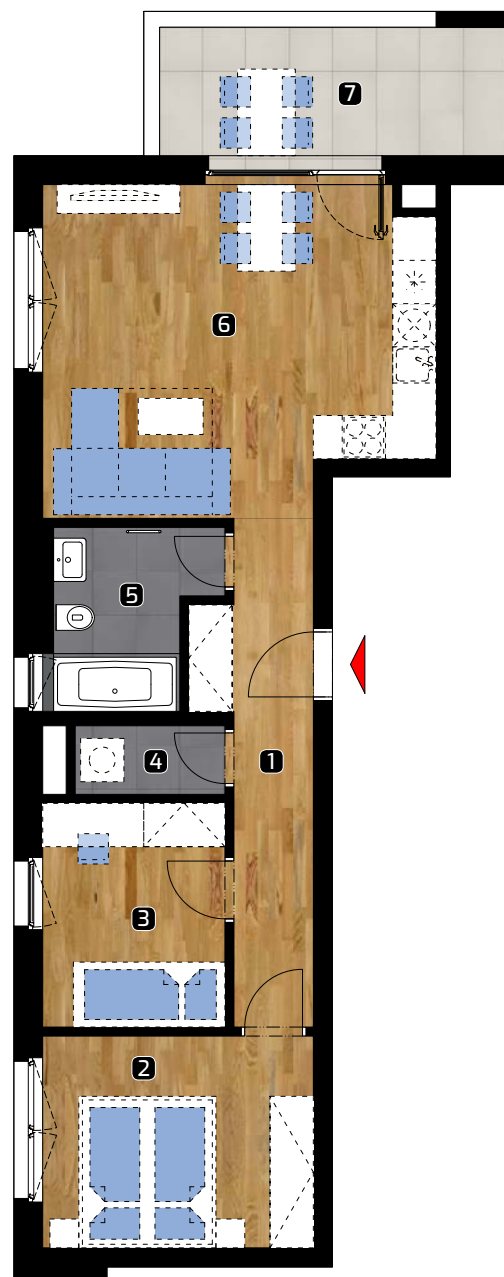

# ALBELLI REZIDENCIA

Alvinczyho / Bellova  
Košice

Apartment area:

1	hall	8,95 m <sup>2</sup>
2	bedroom	11,09 m <sup>2</sup>
3	bedroom	8,03 m <sup>2</sup>
4	chamber	1,99 m <sup>2</sup>
5	bathroom	5,20 m <sup>2</sup>
6	living room	23,85 m <sup>2</sup>

**Total 59,11m<sup>2</sup>**

7 balcony 9,22 m<sup>2</sup>

**Total flat area\* 68,33m<sup>2</sup>**

\* Flat area including external areas  
(balconies, loggias, terraces)

© 1.2.2022

All information in this document are  
just for information and serve only for  
marketing purpose.

**3+kk**

AREA \*

**68,33 m<sup>2</sup>**

FLOOR

**6. NP**

Object orientation

Position of apartment  
Section 5 / 6. NP