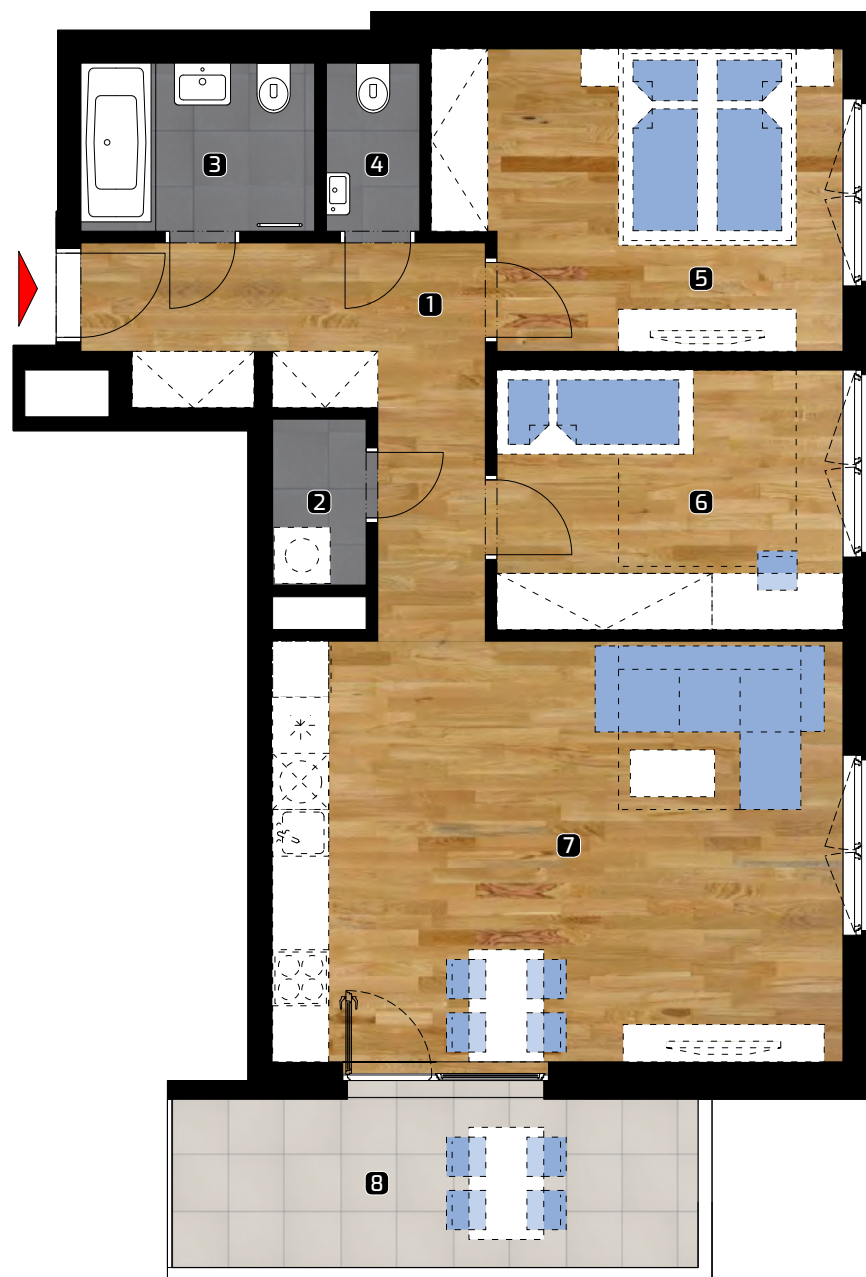

ALBELLI REZIDENCIA

Alvinczyho / Bellova
Košice

Apartment area:

1	hall	10,31 m ²
2	chamber	1,93 m ²
3	bathroom	4,37 m ²
4	WC	1,81 m ²
5	bedroom	13,43 m ²
6	bedroom	10,43 m ²
7	living room	27,74 m ²

Total 70,02 m²

8 balcony 10,77 m²

Total flat area* 80,79 m²

* Flat area including external areas
(balconies, loggias, terraces)

© 27.1.2021

All information in this document are
just for information and serve only for
marketing purpose.

3+kk

AREA *

80,79 m²

FLOOR

10. NP

Object orientation

Position of apartment Section 1 / 10. NP