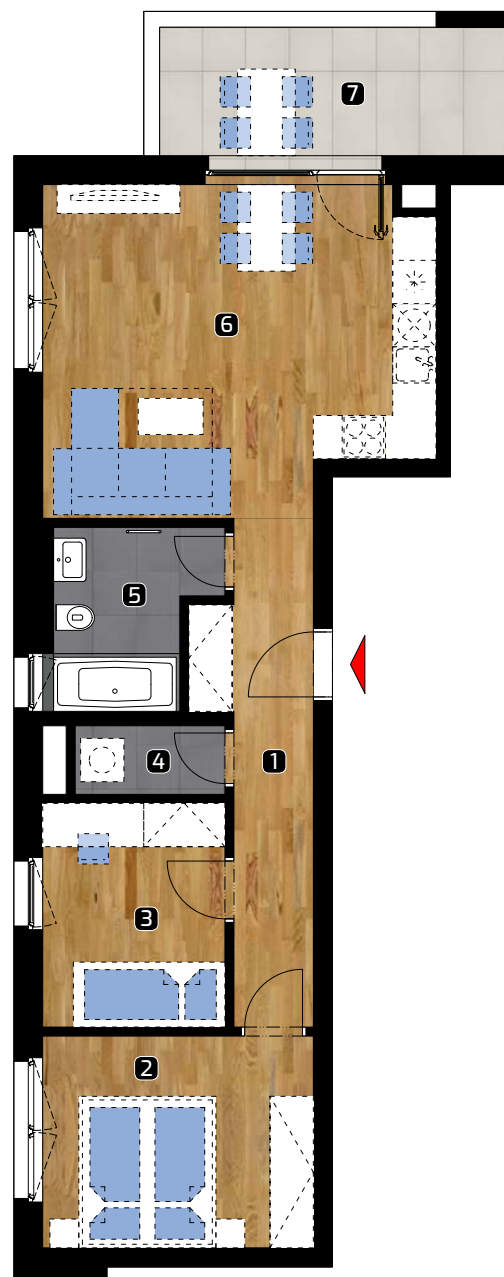

ALBELLI REZIDENCIA

Alvinczyho / Bellova
Košice

Apartment area:

1	hall	8,92 m ²
2	bedroom	11,08 m ²
3	bedroom	8,03 m ²
4	chamber	1,99 m ²
5	bathroom	5,20 m ²
6	living room	23,85 m ²

Total 59,07 m²

7 balcony 9,22 m²

Total flat area* 68,29 m²

* Flat area including external areas
(balconies, loggias, terraces)

© 1.2.2022

All information in this document are
just for information and serve only for
marketing purpose.

CTR Alvinczy s.r.o.

AREA *

68,29 m²

FLOOR

7. NP

Object orientation

Position of apartment Section 5 / 7. NP