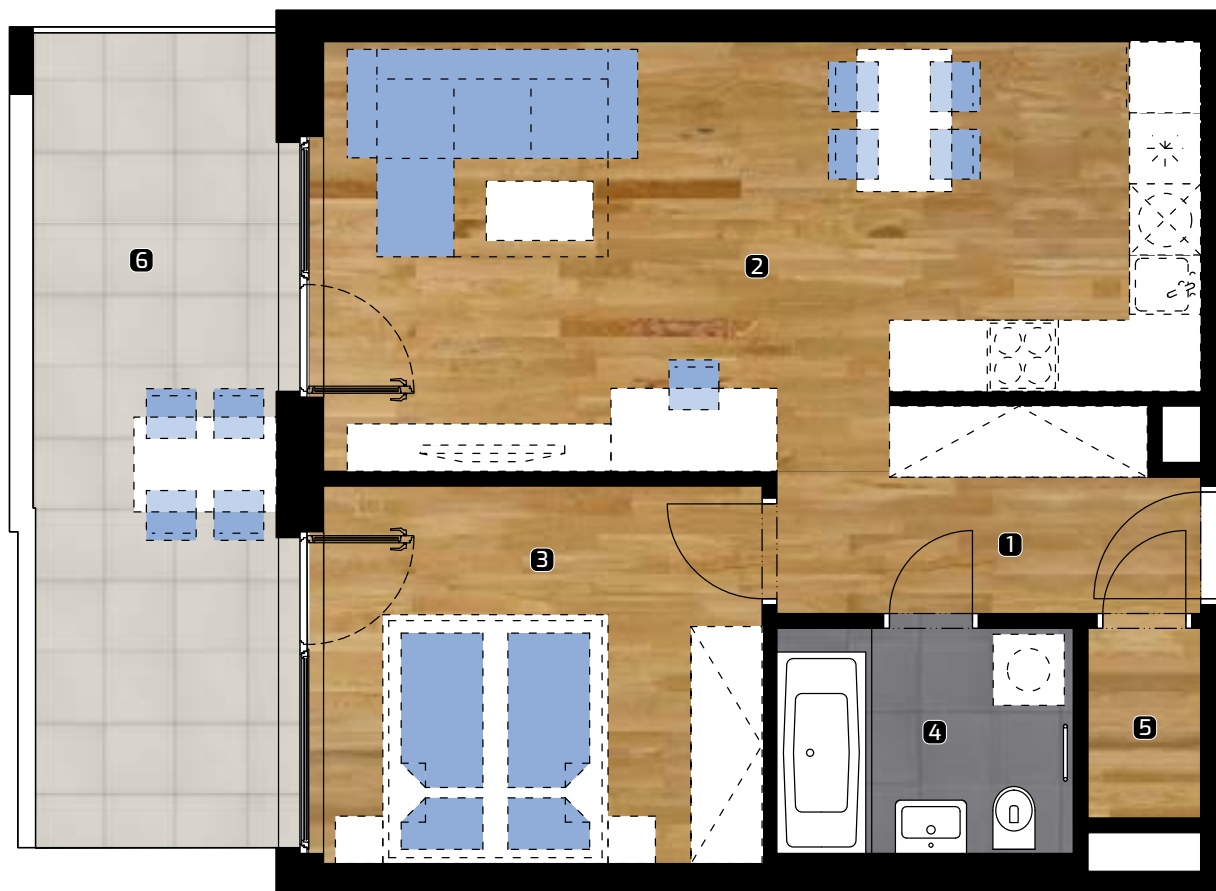

# ALBELLI REZIDENCIA

Alvinczyho / Bellova  
Košice

Apartment area:

1	hall	5,54 m <sup>2</sup>
2	living room	25,40 m <sup>2</sup>
3	bedroom	12,31 m <sup>2</sup>
4	bathroom	4,70 m <sup>2</sup>
5	utility room	1,57 m <sup>2</sup>

**2+kk**

AREA\*

**64,43 m<sup>2</sup>**

FLOOR

**2. NP**

Object orientation

Position of apartment  
Section 4 / 2. NP