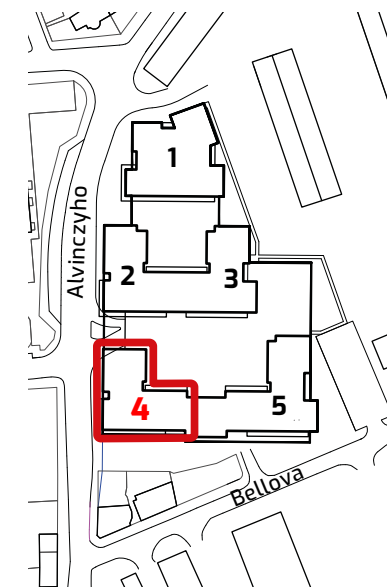

# ALBELLI REZIDENCIA

Alvinczyho / Bellova  
Košice

Apartment area:

1	hall	5,54 m <sup>2</sup>
2	living room	25,40 m <sup>2</sup>
3	bedroom	12,31 m <sup>2</sup>
4	bathroom	4,70 m <sup>2</sup>
5	utility room	1,57 m <sup>2</sup>

**Total 49,52 m<sup>2</sup>**

6 loggia 14,91 m<sup>2</sup>

**Total flat area\* 64,43 m<sup>2</sup>**

\* Flat area including external areas  
(balconies, loggias, terraces)

© 20.4.2021

All information in this document are  
just for information and serve only for  
marketing purpose.

**2+kk**

AREA\*

**64,43 m<sup>2</sup>**

FLOOR

**2. NP**

Object orientation

Position of apartment  
Section 4 / 2. NP