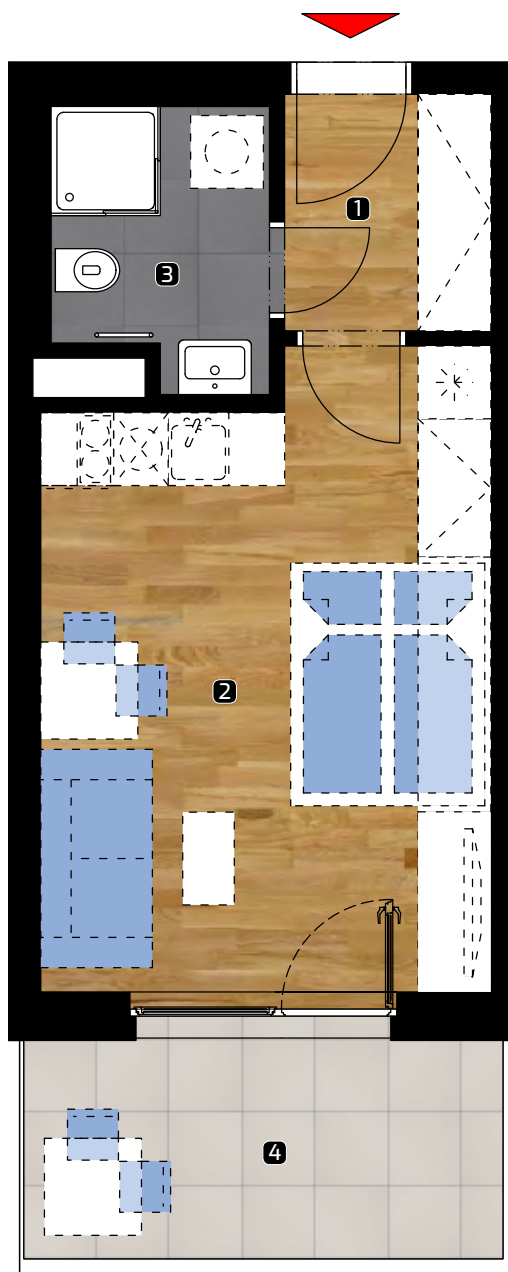

ALBELLI REZIDENCIA

Alvinczyho / Bellova
Košice

Apartment area:

1	hall	3,40 m ²
2	living room	18,87 m ²
3	bathroom/WC	3,79 m ²

Total 26,06 m²

4 loggia 7,77 m²

Total flat area* 33,83 m²

* Flat area including external areas
(balconies, loggias, terraces)

1406

NUMBER OF ROOMS

1+kk

AREA *

33,83 m²

FLOOR

4. NP

Object orientation

Position of apartment Section 1 / 4.NP