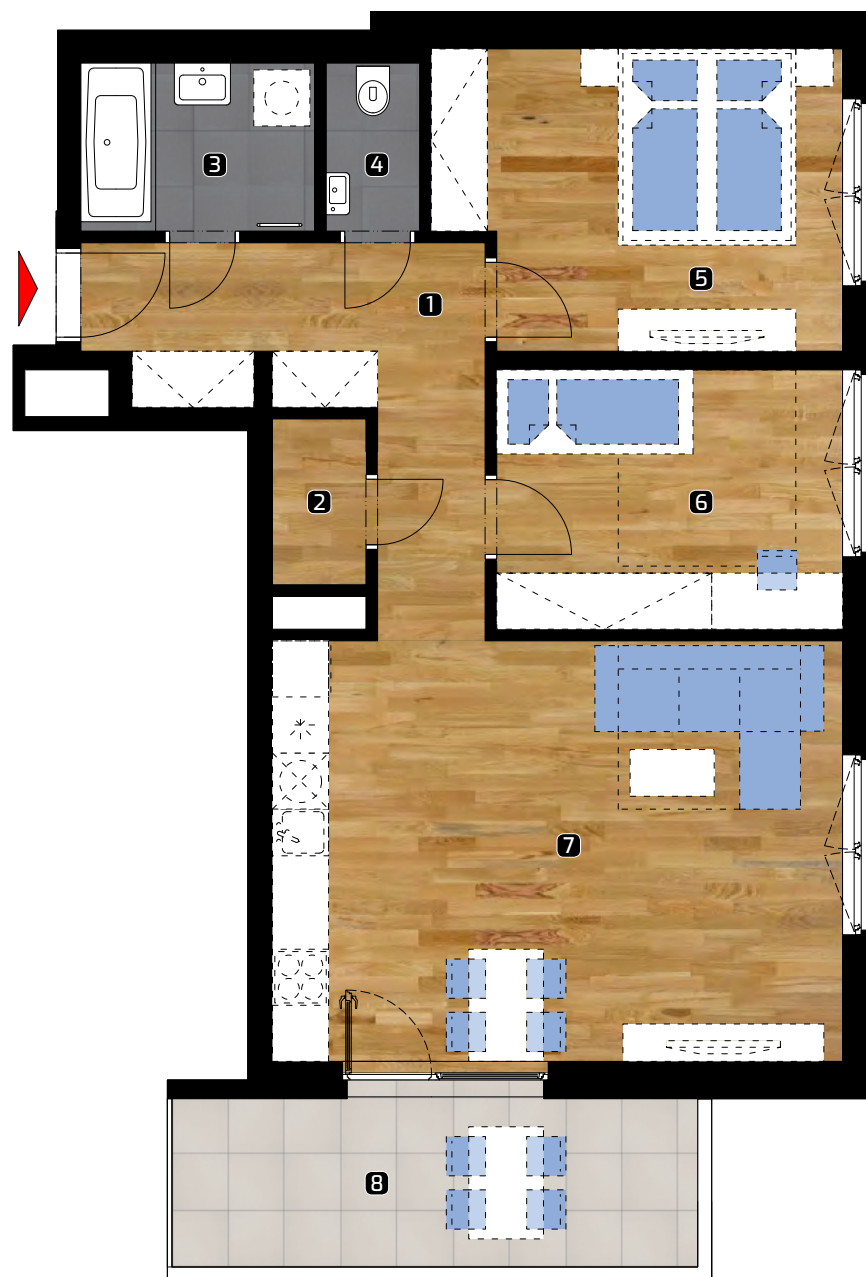

ALBELLI REZIDENCIA

Alvinczyho / Bellova
Košice

Apartment area:

1	hall	10,31 m ²
2	chamber	1,93 m ²
3	bathroom	4,37 m ²
4	WC	1,81 m ²
5	bedroom	13,43 m ²
6	bedroom	10,43 m ²
7	living room	27,74 m ²

Total 70,02 m²

8 balcony 10,77 m²

Total flat area* 80,79 m²

* Flat area including external areas
(balconies, loggias, terraces)

© 18.3.2020

All information in this document are
just for information and serve only for
marketing purpose.

3+kk

AREA*

80,79 m²

FLOOR

7.NP

Object orientation

Position of apartment Section 1 / 7.NP