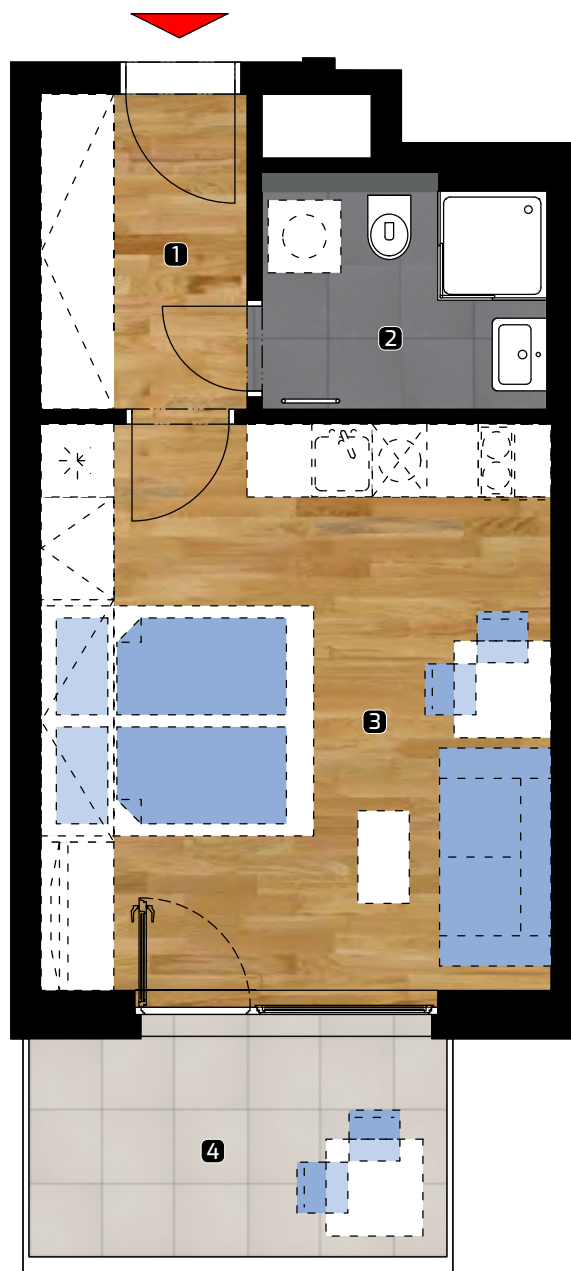

ALBELLI REZIDENCIA

Alvinczyho / Bellova
Košice

Apartment area:

1	hall	4,54 m ²
2	living room	20,00 m ²
3	bathroom/WC	4,03 m ²

Total 28,57m²

4 loggia 6,90 m²

Total flat area* 35,47m²

* Flat area including external areas
(balconies, loggias, terraces)

1405

NUMBER OF ROOMS

1+kk

AREA *

35,47 m²

FLOOR

4. NP

Object orientation

Position of apartment Section 1 / 4.NP