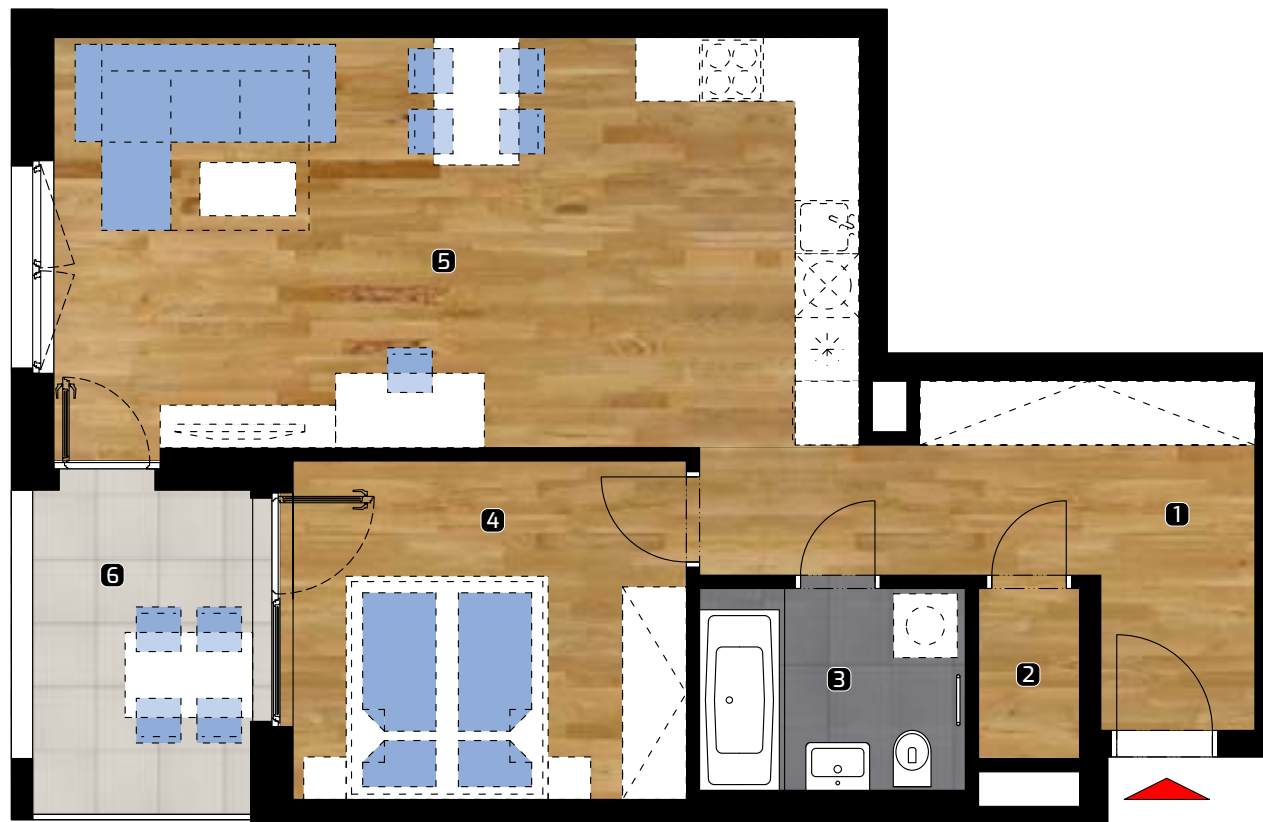

ALBELLI REZIDENCIA

Alvinczyho / Bellova
Košice

Apartment area:

1	hall	10,46 m ²
2	utility room	1,57 m ²
3	bathroom	4,70 m ²
4	bedroom	12,30 m ²
5	living room	29,73 m ²

Total 58,76 m²

6 loggia 6,85 m²

Total flat area* 65,61 m²

65,61 m²

FLOOR

2. NP

Object orientation

Position of apartment
Section 4 / 2. NP