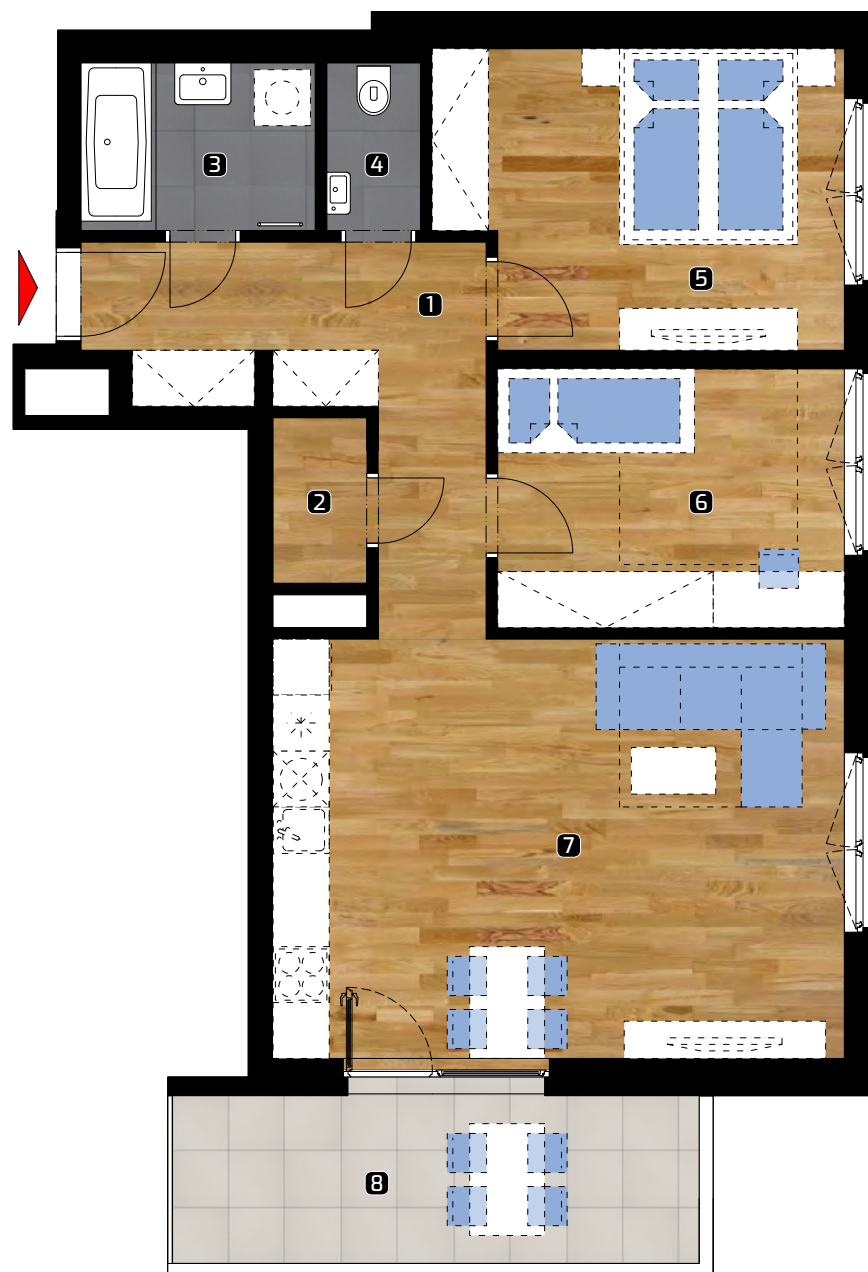

## Apartment area:

1	hall	10,31 m <sup>2</sup>
2	chamber	1,93 m <sup>2</sup>
3	bathroom	4,37 m <sup>2</sup>
4	WC	1,81 m <sup>2</sup>
5	bedroom	13,43 m <sup>2</sup>
6	bedroom	10,43 m <sup>2</sup>
7	living room	27,74 m <sup>2</sup>

**Total** 70,02 m<sup>2</sup>

8 balcony 10,77 m<sup>2</sup>

**Total flat area\*** 80,79 m<sup>2</sup>

\* Flat area including external areas  
(balconies, loggias, terraces)

© 18.3.2020

All information in this document are  
just for information and serve only for  
marketing purpose.

**3+kk**

AREA \*

**80,79 m<sup>2</sup>**

FLOOR

**6. NP**